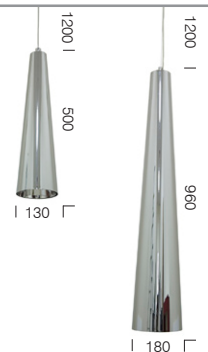

Arcadia

PENDANT

Room by Carlisle Homes

Arcadia is constructed from chromed modular metal creating an elegant light source. The globe is concealed in the tapered tube providing an indirect downright.

Arcadia 50 pendant
25 watt E27 240 volt

Arcadia 96 pendant
25 watt E27 240 volt

Colours: Chrome.