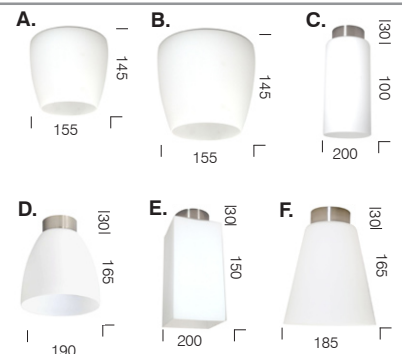

Batten Fix

BATTEN FIX

This collection of mouth blown opal matt glassware was created for simple DIY installation. Add flexibility to the series with the additional of M&M metal ware.

DIY

A. Anita 16
75w max

B. Anita 23
75w max

C. Dino
75w max

D. Erin
75w max

E. Kate
75w max

F. Haly
75w max

Colours: Nickel with opal matt glass.