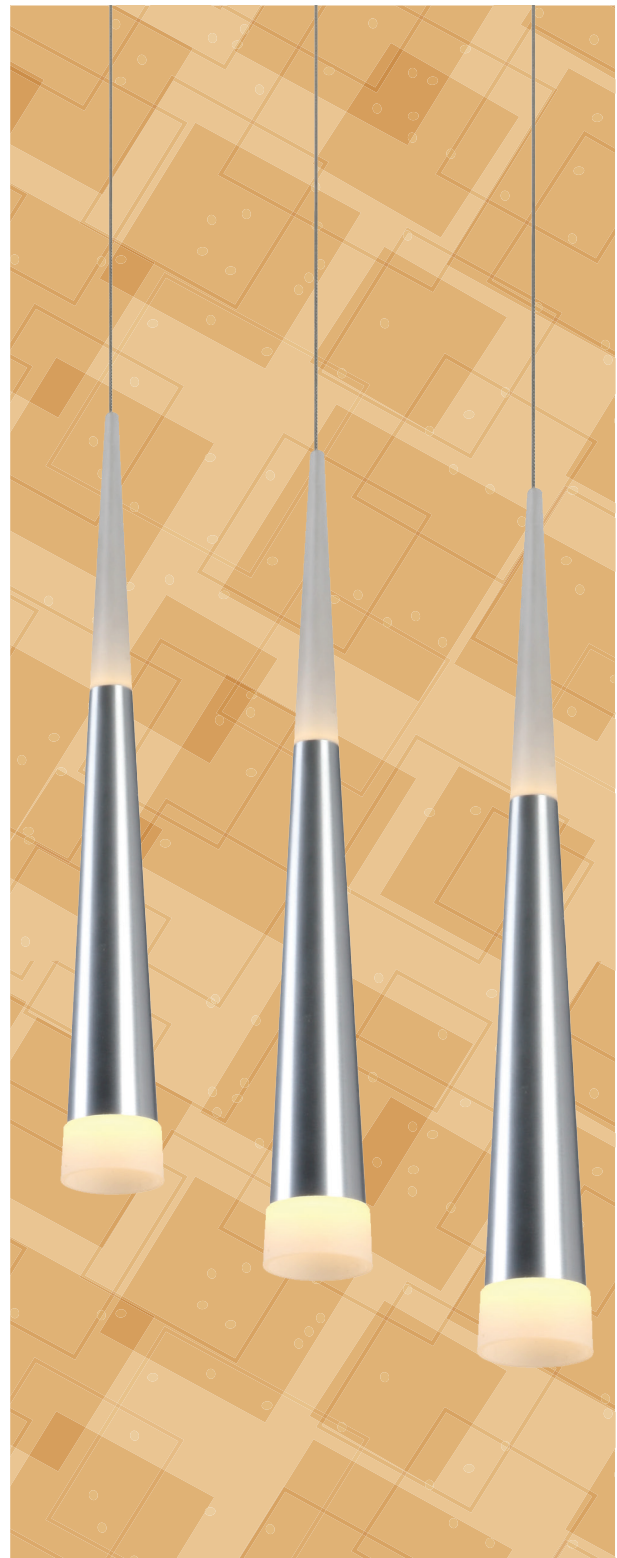

# LED PENDANT LIGHT

## SPL019 DROP

### CONSTRUCTION

- Aluminium body
- Opal acrylic diffuser
- High output LED chips
- Built-in constant current non-dimmable LED driver

### DIMENSIONS

Model No.	Input	Power	Lumen	CCT	Beam Angle	CRI	Fitting Colour
SPL019	240V	6.5W	350lm	3000K	60°	>80	Anodized Silver

Specifications above are for reference only and may vary without prior notice