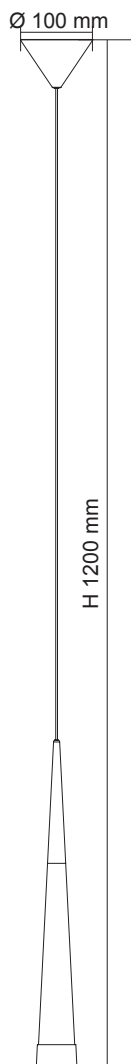

# LED PENDANT LIGHT

## SPL019 DROP

### CONSTRUCTION

- Aluminium body
- Opal acrylic diffuser
- High output LED chips
- Built-in constant current non-dimmable LED driver

### DIMENSIONS

Model No.	Input	Power	Lumen	CCT	Beam Angle	CRI	Fitting Colour
SPL019	240V	6.5W	350lm	3000K	60°	>80	Anodized Silver

Specifications above are for reference only and may vary without prior notice