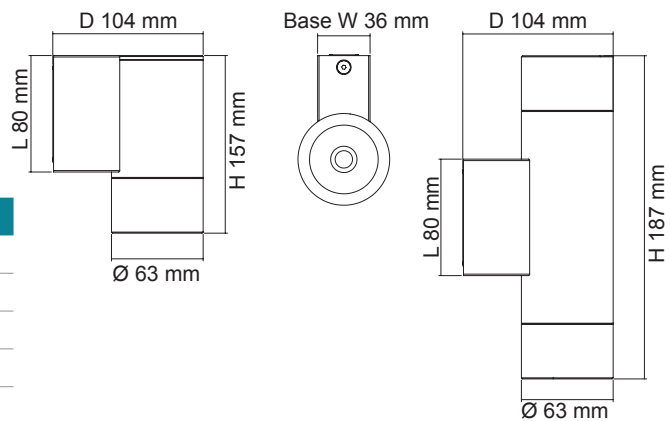

#### DIMENSIONS

#### DIMENSIONS

Model No.	Input	Power	Lumen	CCT	Beam Angle	CRI	Fitting Colour
SE7062 BK	240V	7W	600lm	5000K	120° x 2	>80	Black
SE7062 CB	240V	7W	600lm	5000K	120° x 2	>80	Charcoal Black