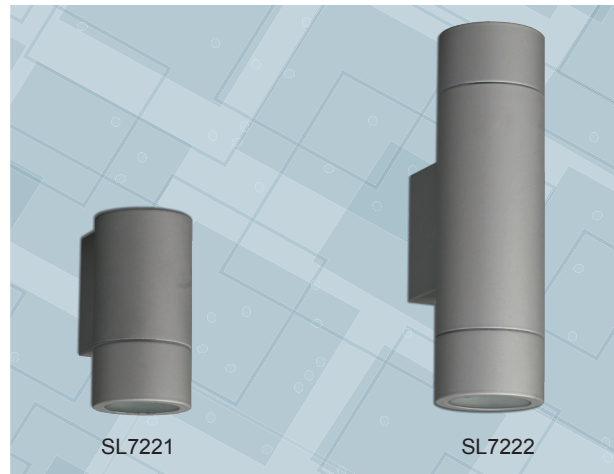

LED WALL LIGHT

SL7221, SL7222

NEW BONDI

CONSTRUCTION

- Premium aluminium body
- Powder coated finish
- Clear tempered glass cover
- GU10 lamp base
- Lamp NOT included

IP RATING

- IP65 weatherproof

LAMP OPTIONS

- GU10L350
- GU10L550
- GU10LR750
- GU10LA750

Model No.	Input	Fitting Colour
SL7221GU AS	240V	Anodized Silver
SL7221GU BK	240V	Black
SL7221GU SL	240V	Silver
SL7222GU AS	240V	Anodized Silver
SL7222GU BK	240V	Black
SL7222GU SL	240V	Silver

DIMENSIONS