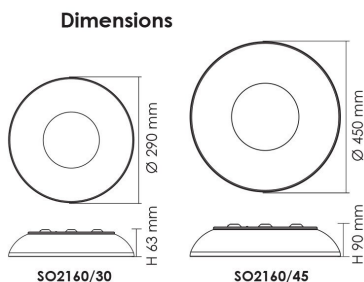

### Design Specifications

- Premier aluminium housing, two profile sizes available
- Chrome plated centre locking disc
- Opal acrylic diffuser
- High efficiency SMD LED chips, CRI >80
- Integral constant current non-dimmable LED driver

### Technical Specification

Model No.	Input Voltage (V/AC)	Power (W)	Lumens (lm)	CCT (K)	CRI	Beam Angle (°)
SO3160/30	240	14	930	3000	80	90
SO3160/45	240	30	1800	3000	80	90

Model No.	Body Colour	Diameter (mm)	Dim (mm)
SO3160/30	Anodised silver	290	63(H)
SO3160/45	Anodised silver	450	90(H)

### Dimensions