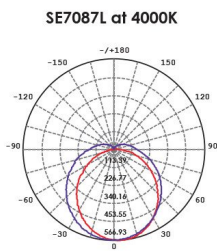

Photometric Data

Unit: cd C0/C180 — C90/C270 —