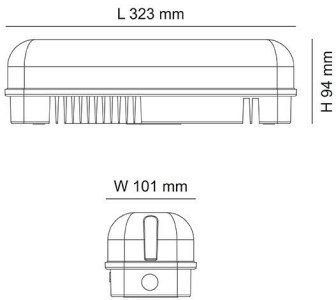

### Design Specifications

- Robust die-cast aluminium body, designed with 20mm conduit entry points
- Durable white powder coated finish
- Stainless steel allen screws
- High efficiency SMD LED chips, beam distribution 90 degree
- Integral constant current non-dimmable LED driver
- UV stabilised opal polycarbonate diffuser, silicon gasket

### Technical Specification

Model No.	Input Voltage (V/AC)	Power (W)	Lumens (lm)	CCT (K)	CRI	Beam Angle (°)
SE7087L	240	18	1450	4000	80	90

Model No.	Body Colour	Dim (mm)
SE7087L	WHITE	323(L) x 101(W) x 94(H)

## Dimensions