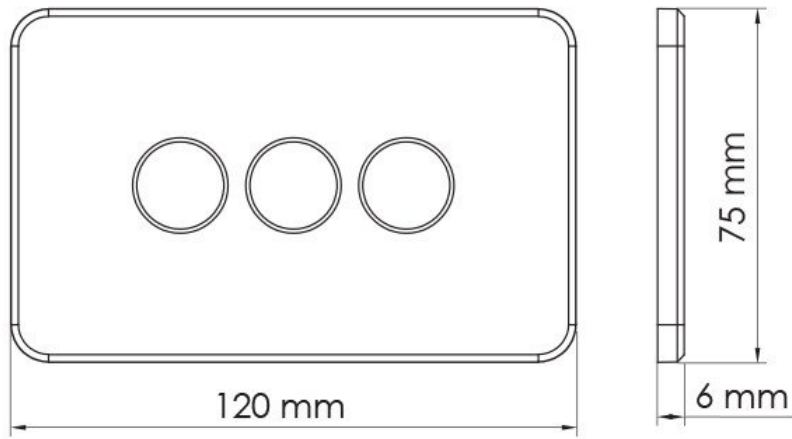

### Design Specifications

- Easy to install wall plates, with 1,2,3,4,5 or 6 gang configurations
- Stylish face plates to suit the various wall plate combinations, with a choice of white, black or grey colours, complete with a set of mech caps,
- For flexibility **wall plates are ordered separately to the face plates**
- Durable polycarbonate construction, low profile design
- PIXIE control mechs shown are ordered separately

## Dimensions

### Dimensions