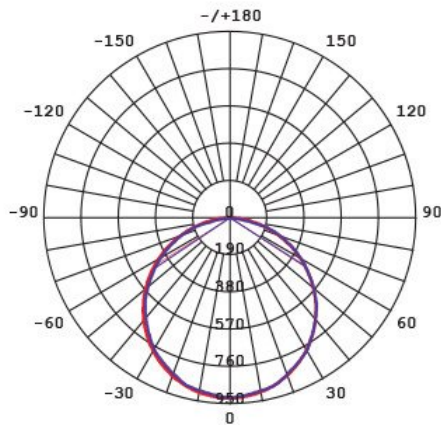

Technical Specification

Model No.	Beam Angle (°)	Body Colour	Dim (mm)
S9754/606CW	100	White	595(L) x 595(W) x 12(H)
S9754/606DL	100	White	595(L) x 595(W) x 12(H)
S9754/312CW	100	White	1195(L) x 295(W) x 12(H)
S9754/312DL	100	White	1195(L) x 295(W) x 12(H)
S9754/612CW	100	White	1195(L) x 595(W) x 12(H)
S9754/612DL	100	White	1195(L) x 595(W) x 12(H)
S9754/306TC	100	White	595(L) x 295(W) x 12(H)
S9754/606TC	100	White	595(L) x 595(W) x 12(H)
S9754/312TC	100	White	1195(L) x 295(W) x 12(H)
S9754/312TC/DIM	100	White	1195(L) x 295(W) x 12(H)
S9754/612TC	100	White	1195(L) x 595(W) x 12(H)
S9754/306EM	100	White	595(L) x 295(W) x 12(H)
S9754/312EM	100	White	1195(L) x 295(W) x 12(H)
S9754/612EM	100	White	1195(L) x 595(W) x 12(H)
S9754/606EM	100	White	595(L) x 595(W) x 12(H)

Due to continued product and technology enhancements, data sourced from sal.net.au shall not form part of any contract and or technical performance guarantee unless expressly confirmed in writing by SAL at the time of order. Products are sold in accordance with [SAL Terms and Conditions of sale](#) and all images shown are for illustration purposes only and may vary from the actual colour or finish. Unless specifically stated, all IP ratings nominated for Interior products are from "below the ceiling".

Photometric Data

Unit: cd C0/C180 _____ C90/C270 _____

S9754/312TC at 4000K