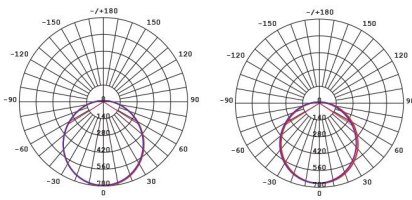

Dimensions

SO3800/40

Photometric Data

Unit: cd C0/C180 — C90/C270 —

SO3800/40TC at 3000K

SO3800/40TC/S at 5700K

PIXIE AMBIENCE, CHANGE YOUR STYLE.

PIXIE AMBIENCE GPO SMART SOCKET
SPO23/BTAM