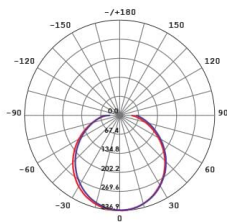

Photometric Data

Unit: cd C0/C180 _____ C90/C270 _____

SL7272CW/WH/S at 4000K