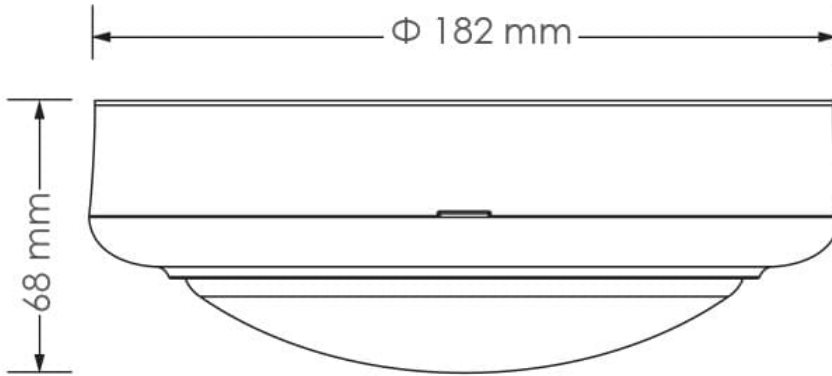

### Design Specifications

- Durable UV resistant white or black polycarbonate body, opal polycarbonate diffuser
- Integral control gear, 15 watt with PIR sensor control, fixed 30 seconds ON
- Detection distance 7 metres diameter at 2.5hm, daylight threshold < 20 lux
- CRI >80, 1350/1450/1400lm, selectable CCT
- Quick connect installation design
- Double insulated, robust IK06 protection, wall or ceiling mount

Beam Angle (°)	Body Colour	Dim (mm)
110	WHITE	182(W) x 68(H)
110	BLACK	182(W) x 68(H)

Due to continued product and technology enhancements, data sourced from sal.net.au shall not form part of any contract and or technical performance guarantee unless expressly confirmed in writing by SAL at the time of order. Products are sold in accordance with [SAL Terms and Conditions of sale](#) and all images shown are for illustration purposes only and may vary from the actual colour or finish. Unless specifically stated, all IP ratings nominated for Interior products are from "below the ceiling".

## Dimensions