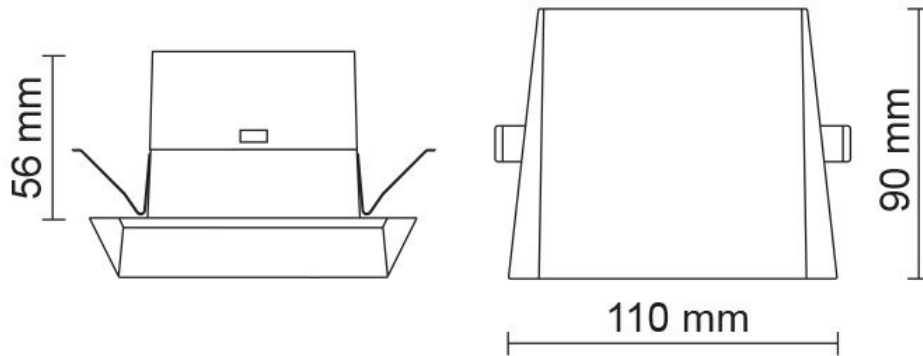

### Design Specifications

- Square aluminum face profile, powdercoat white finish
- Integral 240V, 1.2W control gear
- CCT 3000K, 100lm
- IP54 front only
- Class II classification
- Cut out - 77 x 77mm

### Technical Specification

| Model No. | Description                     | Input Voltage (V/AC) | Lumens (lm) | CCT (K) | CRI | Beam Angle (°) |
|-----------|---------------------------------|----------------------|-------------|---------|-----|----------------|
| S9314     | 1.2W RECESSED SQUARE WALL 3000K | 240                  | 140         | 3000    | 80  | 80             |

## Dimensions

cut out - 77 x 77mm