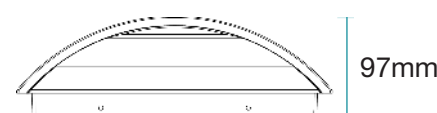

10 W

Aust/NZ Approval No.
SAA No. GMA-514153

6W / 10W LED WALL LIGHT TRICOLOUR

SHIPPING

| Model Numbers | Carton Size | | | Carton Quantity | Carton Gross Weight (Kg) |
|---------------|-------------|--------|--------|-----------------|--------------------------|
| | H (mm) | W (mm) | L (mm) | | |
| MLXN3456W | 250 | 220 | 470 | 10 | 7 |
| MLXN3456M | 250 | 220 | 470 | 10 | 7 |
| MLXN34510W | 325 | 280 | 570 | 10 | 8 |
| MLXN34510M | 325 | 280 | 570 | 10 | 8 |

SPECIFICATIONS

| | |
|----------------------------|--|
| Model Name | Nova |
| Model Numbers | MLXN3456W - White MLXN3456M - Matt Black MLXN34510W - White MLXN34510M - Matt Black |
| Power Wattage | 6W 10W |
| Voltage | 220-240V 50Hz |
| Materials / Housing | Powder coated aluminium |
| Colour Temperature | 3000K / 4000K / 5000K |
| Lumens Output | 375lm (MLXN3456W & MLXN3456M) 750lm (MLXN34510W & MLXN34510M) |
| IP Rating | IP54 |
| Beam Angle | 150° |
| CRI | Ra>80 |
| Rated Lifetime | 30,000 hours @ Ta25°C |