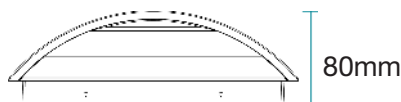

10 W

Aust/NZ Approval No.
SAA No. GMA-514153

6W / 10W LED WALL LIGHT TRICOLOUR

SHIPPING

| Model Numbers | Carton Size | | | Carton Quantity | Carton Gross Weight (Kg) |
|---------------|-------------|--------|--------|-----------------|--------------------------|
| | H (mm) | W (mm) | L (mm) | | |
| MLXN3456W | 250 | 220 | 470 | 10 | 7 |
| MLXN3456M | 250 | 220 | 470 | 10 | 7 |
| MLXN34510W | 325 | 280 | 570 | 10 | 8 |
| MLXN34510M | 325 | 280 | 570 | 10 | 8 |

SPECIFICATIONS

| | |
|----------------------------|--|
| Model Name | Nova |
| Model Numbers | MLXN3456W - White MLXN3456M - Matt Black MLXN34510W - White MLXN34510M - Matt Black |
| Power Wattage | 6W 10W |
| Voltage | 220-240V 50Hz |
| Materials / Housing | Powder coated aluminium |
| Colour Temperature | 3000K / 4000K / 5000K |
| Lumens Output | 375lm (MLXN3456W & MLXN3456M) 750lm (MLXN34510W & MLXN34510M) |
| IP Rating | IP54 |
| Beam Angle | 150° |
| CRI | Ra>80 |
| Rated Lifetime | 30,000 hours @ Ta25°C |