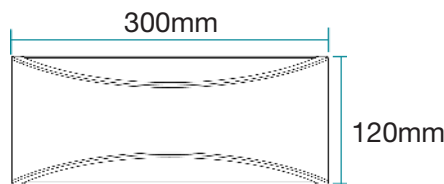

10 W

Aust/NZ Approval No.
SAA No. GMA-514153

6W / 10W LED WALL LIGHT TRICOLOUR

SHIPPING

| Model Numbers | Carton Size | | | Carton Quantity | Carton Gross Weight (Kg) |
|---------------|-------------|--------|--------|-----------------|--------------------------|
| | H (mm) | W (mm) | L (mm) | | |
| MLXN3456W | 250 | 220 | 470 | 10 | 7 |
| MLXN3456M | 250 | 220 | 470 | 10 | 7 |
| MLXN34510W | 325 | 280 | 570 | 10 | 8 |
| MLXN34510M | 325 | 280 | 570 | 10 | 8 |

SPECIFICATIONS

| | |
|----------------------------|--|
| Model Name | Nova |
| Model Numbers | MLXN3456W - White MLXN3456M - Matt Black MLXN34510W - White MLXN34510M - Matt Black |
| Power Wattage | 6W 10W |
| Voltage | 220-240V 50Hz |
| Materials / Housing | Powder coated aluminium |
| Colour Temperature | 3000K / 4000K / 5000K |
| Lumens Output | 375lm (MLXN3456W & MLXN3456M) 750lm (MLXN34510W & MLXN34510M) |
| IP Rating | IP54 |
| Beam Angle | 150° |
| CRI | Ra>80 |
| Rated Lifetime | 30,000 hours @ Ta25°C |