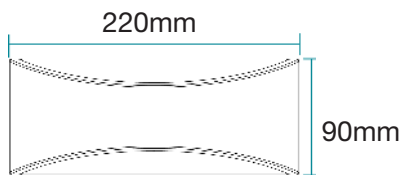

10 W

Aust/NZ Approval No.
SAA No. GMA-514153

6W / 10W LED WALL LIGHT TRICOLOUR

SHIPPING

| Model Numbers | Carton Size | | | Carton Quantity | Carton Gross Weight (Kg) |
|---------------|-------------|--------|--------|-----------------|--------------------------|
| | H (mm) | W (mm) | L (mm) | | |
| MLXN3456W | 250 | 220 | 470 | 10 | 7 |
| MLXN3456M | 250 | 220 | 470 | 10 | 7 |
| MLXN34510W | 325 | 280 | 570 | 10 | 8 |
| MLXN34510M | 325 | 280 | 570 | 10 | 8 |

SPECIFICATIONS

| | |
|----------------------------|--|
| Model Name | Nova |
| Model Numbers | MLXN3456W - White MLXN3456M - Matt Black MLXN34510W - White MLXN34510M - Matt Black |
| Power Wattage | 6W 10W |
| Voltage | 220-240V 50Hz |
| Materials / Housing | Powder coated aluminium |
| Colour Temperature | 3000K / 4000K / 5000K |
| Lumens Output | 375lm (MLXN3456W & MLXN3456M) 750lm (MLXN34510W & MLXN34510M) |
| IP Rating | IP54 |
| Beam Angle | 150° |
| CRI | Ra>80 |
| Rated Lifetime | 30,000 hours @ Ta25°C |