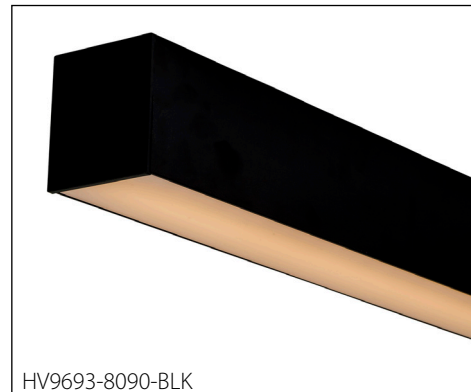

Suspended or Surface Mounted Aluminium Profile

PRODUCT SPECIFICATIONS

Material	Aluminium
Colours Available	Silver, Black or White
Suits LED Strip Size	Up to 50mm x 6mm
Available Lengths	Up to 3000mm
Installation Method	Suspended or Surface Mounted
IP Rating	IP20
Warranty	3 Years Replacement

DIMENSIONS

HV9693-8090

HV9693-8090-WHT

HV9693-8090-BLK

SAMPLE INSTALLATION DIAGRAM

SUSPENSION KIT TO SUIT

HV9705-9953

Recommended QTY per Length

- Up to 1500mm = 2
- 1500mm - 2500mm = 3
- 2500mm - 3000mm = 4

OPTIONAL LONG RUN DIFFUSER UP TO 20M

HV9693-8090-SD-ROLL

JOINER TO SUIT

HV9693-8090-JOINER

OPTIONAL BLACK DIFFUSER

HV9693-8090-BLKSD

IMAGE	PART NUMBER	INCLUDED
	HV9693-8090	Custom cut lengths up to 3000mm* - Supplied with 2x end caps per length
	HV9693-8090-3M	3000mm Length - Supplied with 6x end caps
	HV9693-8090-BLK	Custom cut lengths up to 3000mm* - Supplied with 2x end caps per length
	HV9693-8090-BLK-3M	3000mm Length - Supplied with 6x end caps
	HV9693-8090-WHT	Custom cut lengths up to 3000mm* - Supplied with 2x end caps per length
	HV9693-8090-WHT-3M	3000mm Length - Supplied with 6x end caps