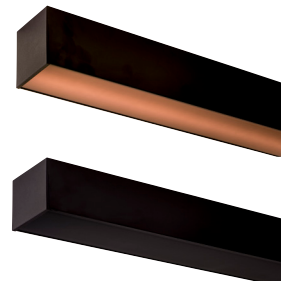

Suspended or Surface Mounted Aluminium Profile

PRODUCT SPECIFICATIONS

Material	Aluminium
Colours Available	Silver, Black or White
Suits LED Strip Size	Up to 50mm x 6mm
Available Lengths	Up to 3000mm
Installation Method	Suspended or Surface Mounted
IP Rating	IP20
Warranty	3 Years Replacement

- Up to 1500mm = 2
- 1500mm - 2500mm = 3
- 2500mm - 3000mm = 4

OPTIONAL LONG RUN DIFFUSER UP TO 20M

HV9693-8090-SD-ROLL

JOINER TO SUIT

HV9693-8090-JOINER

OPTIONAL BLACK DIFFUSER

HV9693-8090-BLKSD

IMAGE	PART NUMBER	INCLUDED
	HV9693-8090	Custom cut lengths up to 3000mm* - Supplied with 2x end caps per length
	HV9693-8090-3M	3000mm Length - Supplied with 6x end caps
	HV9693-8090-BLK	Custom cut lengths up to 3000mm* - Supplied with 2x end caps per length
	HV9693-8090-BLK-3M	3000mm Length - Supplied with 6x end caps
	HV9693-8090-WHT	Custom cut lengths up to 3000mm* - Supplied with 2x end caps per length
	HV9693-8090-WHT-3M	3000mm Length - Supplied with 6x end caps