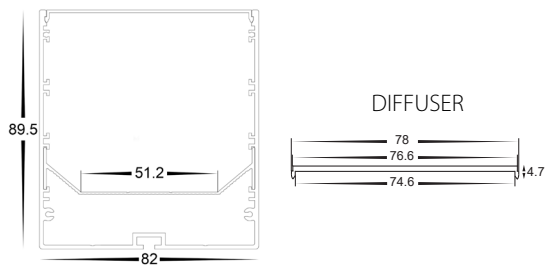

Suspended or Surface Mounted Aluminium Profile

PRODUCT SPECIFICATIONS

Material	Aluminium
Colours Available	Silver, Black or White
Suits LED Strip Size	Up to 50mm x 6mm
Available Lengths	Up to 3000mm
Installation Method	Suspended or Surface Mounted
IP Rating	IP20
Warranty	3 Years Replacement

DIMENSIONS

HV9693-8090

HV9693-8090-WHT

HV9693-8090-BLK

SAMPLE INSTALLATION DIAGRAM

SUSPENSION KIT TO SUIT

HV9705-9953

Recommended QTY per Length

- Up to 1500mm = 2
- 1500mm - 2500mm = 3
- 2500mm - 3000mm = 4

OPTIONAL LONG RUN DIFFUSER UP TO 20M

HV9693-8090-SD-ROLL

JOINER TO SUIT

HV9693-8090-JOINER

OPTIONAL BLACK DIFFUSER

HV9693-8090-BLKSD

IMAGE	PART NUMBER	INCLUDED
	HV9693-8090	Custom cut lengths up to 3000mm* - Supplied with 2x end caps per length
	HV9693-8090-3M	3000mm Length - Supplied with 6x end caps
	HV9693-8090-BLK	Custom cut lengths up to 3000mm* - Supplied with 2x end caps per length
	HV9693-8090-BLK-3M	3000mm Length - Supplied with 6x end caps
	HV9693-8090-WHT	Custom cut lengths up to 3000mm* - Supplied with 2x end caps per length
	HV9693-8090-WHT-3M	3000mm Length - Supplied with 6x end caps