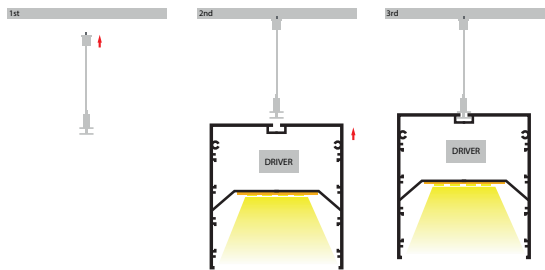

Suspended or Surface Mounted Aluminium Profile

PRODUCT SPECIFICATIONS

Material	Aluminium
Colours Available	Silver, Black or White
Suits LED Strip Size	Up to 50mm x 6mm
Available Lengths	Up to 3000mm
Installation Method	Suspended or Surface Mounted
IP Rating	IP20
Warranty	3 Years Replacement

DIMENSIONS

HV9693-8090

HV9693-8090-WHT

HV9693-8090-BLK

SAMPLE INSTALLATION DIAGRAM

SUSPENSION KIT TO SUIT

HV9705-9953

Recommended QTY per Length

- Up to 1500mm = 2
- 1500mm - 2500mm = 3
- 2500mm - 3000mm = 4

OPTIONAL LONG RUN DIFFUSER UP TO 20M

HV9693-8090-SD-ROLL

JOINER TO SUIT

HV9693-8090-JOINER

OPTIONAL BLACK DIFFUSER

HV9693-8090-BLKSD

IMAGE	PART NUMBER	INCLUDED
	HV9693-8090	Custom cut lengths up to 3000mm* - Supplied with 2x end caps per length
	HV9693-8090-3M	3000mm Length - Supplied with 6x end caps
	HV9693-8090-BLK	Custom cut lengths up to 3000mm* - Supplied with 2x end caps per length
	HV9693-8090-BLK-3M	3000mm Length - Supplied with 6x end caps
	HV9693-8090-WHT	Custom cut lengths up to 3000mm* - Supplied with 2x end caps per length
	HV9693-8090-WHT-3M	3000mm Length - Supplied with 6x end caps