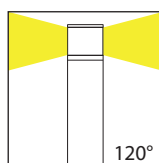

Highlite Aluminium Black Bollard Lights

Product Specifications

Name	Highlite
Material	Aluminium
Colour	Poly Powder Coated Black
IP Rating	IP65
Installation Type	Ground - Surface Mounted
Lamp Base	Built in LED
Max Wattage	24w (can be switched to 18w)
Protection Class	240v = 1 (Requires Earth) 24v DC = 3 (No Earth Required)
Lamp Expectancy	<30,000hrs
Diffuser Type	Frosted Perspex
CRI	CRI>80
Dimmable	No
IK Rating	IK08
Warranty	3 Years Replacement*