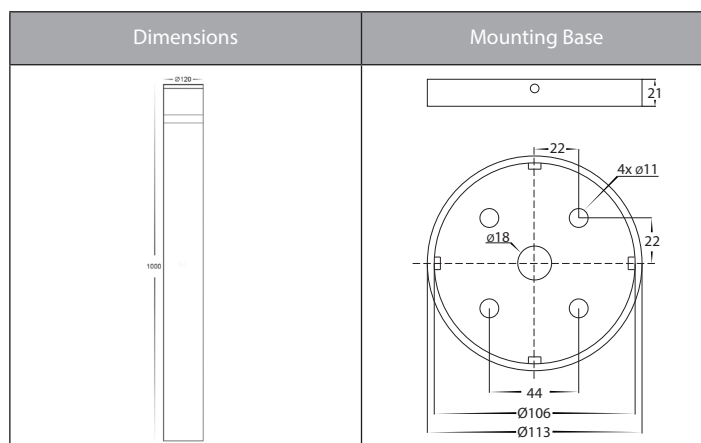

Optional Havit Compatible Accessories

Image	Part Number	Description
	24v DC LED Drivers	See Catalogue or Website for full range of 24v DC LED Drivers
	HV1607	Optional spike for installation into ground.