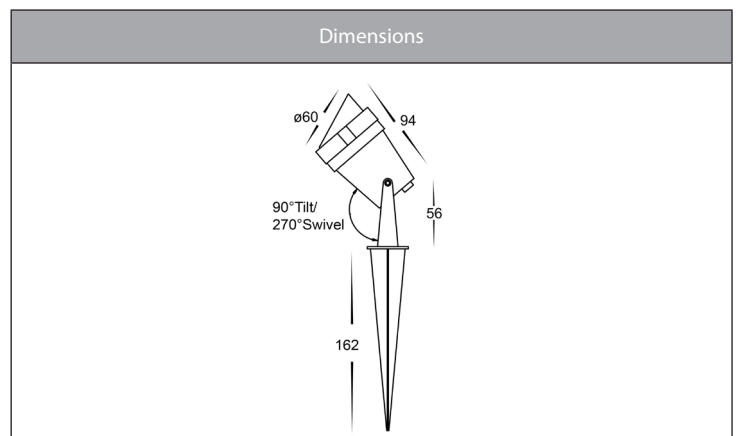

Product Ordering

Part Number	Colour Temp	Lumens	Input Voltage	Beam Angle	Included LED	Barcode
HV1428W	3000k	275lm	12v DC	36°	Built in 3w COB LED	9350418013705
HV1428N	4000k	300lm	12v DC	36°	Built in 3w COB LED	9350418013712
HV1428C	5500k	320lm	12v DC	36°	Built in 3w COB LED	9350418013729

*Items ordered after 01-01-2022