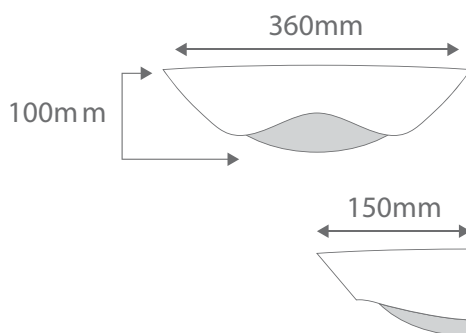

BF-8259

BF8259

Order Code: **11118** Raw 1 x 20W E27 CFL
11119 Raw 1 x 18W TCD

Dimensions: Width 360mm
Height 100mm
Projection 150mm

Product Code: **BF-8259**

Requires: Lamp.

Description: Raw ceramic wall light complete with frosted glass.
Ceramic areas can be painted with any water based paint.