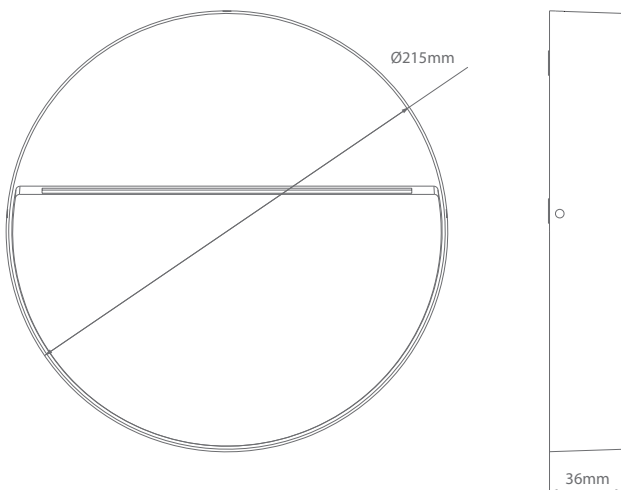

Diagrams / Additional

Product code: EV-ZEKE-R-S-WW
Order code: 19486
Colour: Silver - Warm White 3000K

Product code: EV-ZEKE-R-S-W
Order code: 19487
Colour: Silver - White 5000K

Product code: EV-ZEKE-R-DG-WW
Order code: 19488
Colour: Dark Grey - Warm White 3000K

Product code: EV-ZEKE-R-DG-W
Order code: 19489
Colour: Dark Grey - White 5000K