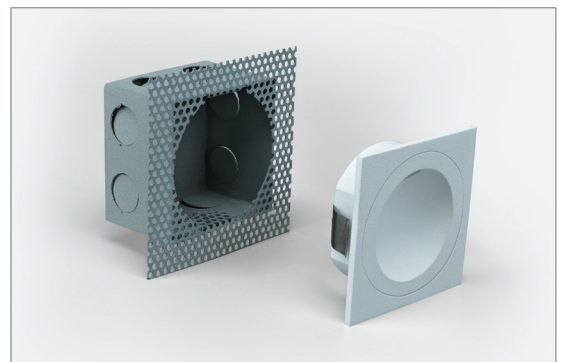

YOU-SQR Steplight

Description

The YOU-SQUARE is a mini square recessed LED light that can be applicable for both interior and exterior situations. The YOU-SQUARE has been rated at IP54 and as such is resistant to all weather conditions.

YOU-SQUARE is constructed from die-cast aluminium and includes a tempered glass lens. Behind this lens sits an energy saving 3W Cree LED chip, capable of providing a nice even flow of light on low-level surfaces and pathways.

The YOU-SQUARE also comes complete with our Three Year Replacement Warranty for peace of mind.

Specification Features

Input Voltage:	240V AC
Power (W):	3W
IP rating (IP):	54
Lumens (lm):	Warm White 3000K - 200lm White 5000K - 220lm
LED type:	CREE
CCT:	3000K - 5000K
CRI:	≥80
Dimmable:	No
Lifespan (hrs):	50,000hrs
Cutout without recessed box:	(Ø)70mm
Cutout with recessed box:	(L)73.5mmx(W)73.5mm