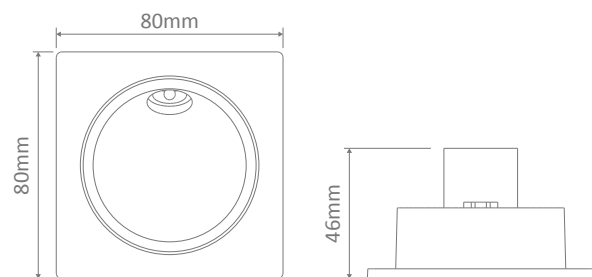

YOU-SQUARE is constructed from die-cast aluminium and includes a tempered glass lens. Behind this lens sits an energy saving 3W Cree LED chip, capable of providing a nice even flow of light on low-level surfaces and pathways.

The YOU-SQUARE also comes complete with our Three Year Replacement Warranty for peace of mind.

Specification Features

Input Voltage:	240V AC
Power (W):	3W
IP rating (IP):	54
Lumens (lm):	Warm White 3000K - 200lm White 5000K - 220lm
LED type:	CREE
CCT:	3000K - 5000K
CRI:	≥80
Dimmable:	No
Lifespan (hrs):	50,000hrs
Cutout without recessed box:	(Ø)70mm
Cutout with recessed box:	(L)73.5mmx(W)73.5mm

Diagrams / Additional

Cutout with recessed box

Order Code: 19987
Product Code: YOU-SQR-WHT-WW

Order Code: 19988
Product Code: YOU-SQR-WHT-W