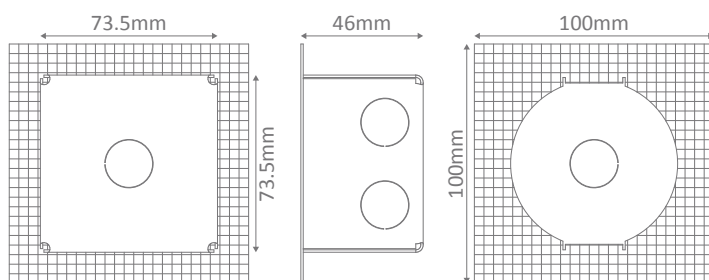

Diagrams / Additional

Cutout with recessed box

Order Code: 19987
Product Code: YOU-SQR-WHT-WW

Order Code: 19988
Product Code: YOU-SQR-WHT-W