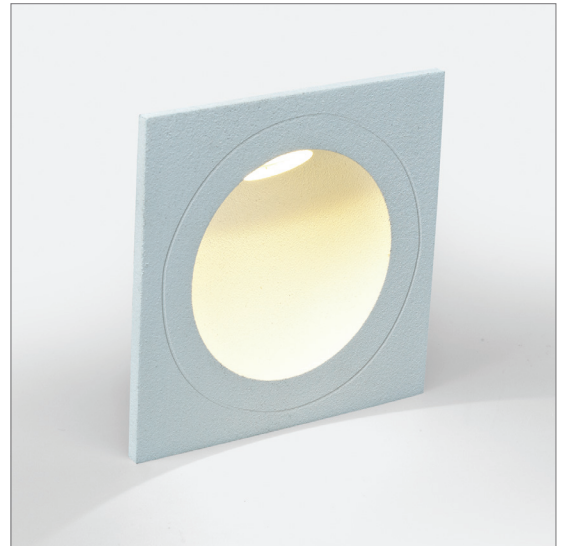

YOU-SQR Steplight

Description

The YOU-SQUARE is a mini square recessed LED light that can be applicable for both interior and exterior situations. The YOU-SQUARE has been rated at IP54 and as such is resistant to all weather conditions.

YOU-SQUARE is constructed from die-cast aluminium and includes a tempered glass lens. Behind this lens sits an energy saving 3W Cree LED chip, capable of providing a nice even flow of light on low-level surfaces and pathways.

The YOU-SQUARE also comes complete with our Three Year Replacement Warranty for peace of mind.

Specification Features

Input Voltage:	240V AC
Power (W):	3W
IP rating (IP):	54
Lumens (lm):	Warm White 3000K - 200lm White 5000K - 220lm
LED type:	CREE
CCT:	3000K - 5000K
CRI:	≥80
Dimmable:	No
Lifespan (hrs):	50,000hrs
Cutout without recessed box:	(Ø)70mm
Cutout with recessed box:	(L)73.5mmx(W)73.5mm