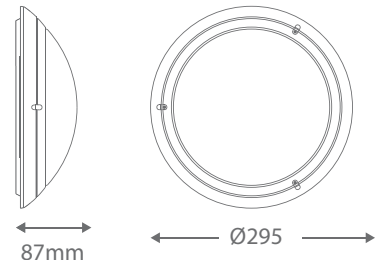

VL-127490 / VL-127491

Round Plain

Order Code: **18592** Black 1 x 20W E27 CFL
18590 White 1 x 20W E27 CFL
18593 Black 1 x 18W TCD
18591 White 1 x 18W TCD

IP Rating: IP65

Dimensions: Diameter 295mm
 Projection 87mm

Product Code: **VL-127490 White**
VL-127491 Black

Requires: Lamp.

Description: Body injection molded thermoplastic.
 Injection molded opal polycarbonate diffuser.
 Ideal for coastal areas.

 Made in Italy