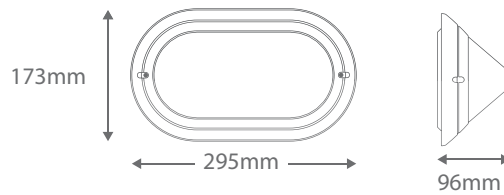

## Oval Plain

Order Code: **18588** Black 1 x 20W E27 CFL  
**18481** White 1 x 20W E27 CFL  
**18589** Black 1 x 18W TCD  
**18482** White 1 x 18W TCD

IP Rating: IP65

Dimensions: Length 295mm  
 Width 173mm  
 Projection 96mm

Product Code: **VL-127390 White**  
**VL-127391 Black**

Requires: Lamp.

Description: Body injection molded thermoplastic.  
 Injection molded opal polycarbonate diffuser.  
 Ideal for coastal areas.

  
 Made in Italy