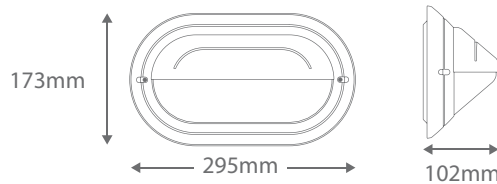

## Oval Eyelid

Order Code:	<b>18479</b>	Black	1 x 20W E27 CFL
	<b>18477</b>	White	1 x 20W E27 CFL
	<b>18480</b>	Black	1 x 18W TCD
	<b>18478</b>	White	1 x 18W TCD

IP Rating: IP65

Dimensions: Length 295mm  
Width 173mm  
Projection 102mm

Product Code: **VL-127090 White**  
**VL-127091 Black**

Requires: Lamp.

Description: Body injection molded thermoplastic.  
Injection molded opal polycarbonate diffuser.  
Ideal for coastal areas.

  
Made in Italy