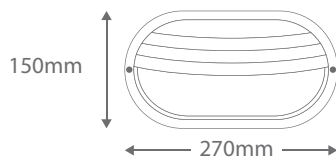

## Oval Eyelid

Order Code: **18619** Black 1 x 20W E27 CFL  
**18617** White 1 x 20W E27 CFL  
**18620** Black 2 x 9W TC  
**18618** White 2 x 9W TC

IP Rating: IP65

Dimensions: Length 270mm  
 Width 150mm  
 Projection 100mm

Product Code: **VL-127000 White**  
**VL-127001 Black**

Requires: Lamp/s.

Description: Body injection molded thermoplastic.  
 Injection molded opal polycarbonate diffuser.  
 Ideal for coastal areas.

  
 Made in Italy