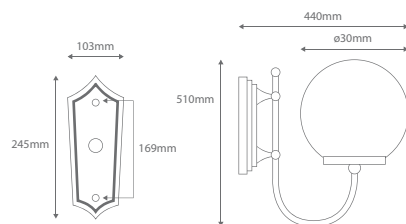

## Wall Bracket 30cm Sphere

Order Code:	<b>15668</b>	Beige	1 x 20W E27 CFL
	<b>15669</b>	Black	1 x 20W E27 CFL
	<b>15670</b>	Burgundy	1 x 20W E27 CFL
	<b>15671</b>	Green	1 x 20W E27 CFL
	<b>15672</b>	Primrose	1 x 20W E27 CFL
	<b>15673</b>	White	1 x 20W E27 CFL

Product Code: **GT-602**

Description: Single 30cm opal sphere on curved arm. Can be mounted up or down.

IP Rating: IP43

Dimensions: Base to Head 440mm  
Height 510mm  
Sphere Ø300mm

Requires: Lamp.

Made in Italy