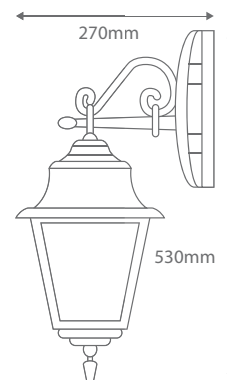

GT-232

Wall Bracket GT232

Order Code:	15122	Beige	1 x 20W B22 CFL
	15123	Black	1 x 20W B22 CFL
	15124	Burgundy	1 x 20W B22 CFL
	15125	Green	1 x 20W B22 CFL
	15126	Primrose	1 x 20W B22 CFL
	15127	White	1 x 20W B22 CFL

IP Rating: IP43

Dimensions: Projection 270mm
Height 530mm
Width 170mm

Requires: Lamp.

Product Code: **GT-232**

Description: Paris head complete with arm and wall bracket.

Made in Italy

Assembled in Australia