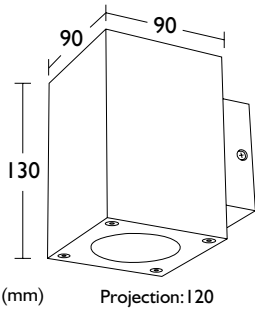

XL-LED Performance Exterior Up/Down Wall Light

XL-LED PERFORMANCE

Exterior / Landscape

EX2381/2