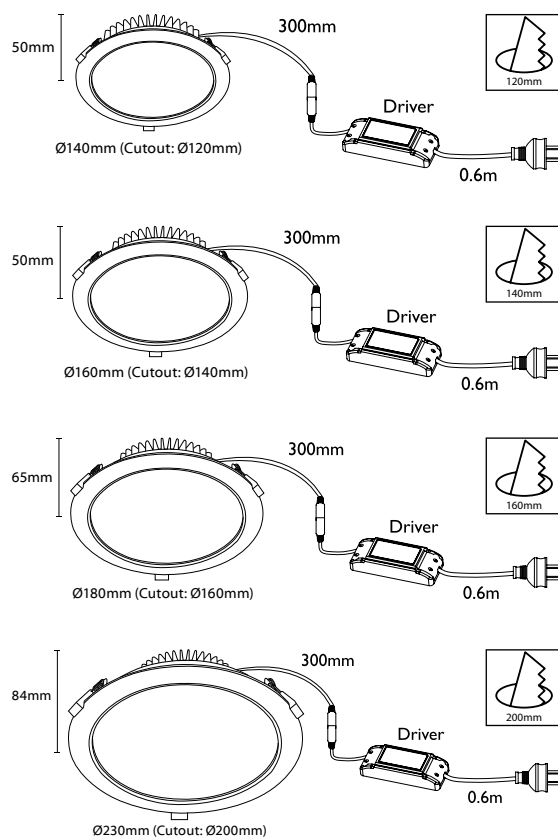

240V	13W rated 15W w/driver	15W rated 17W w/driver	18W rated 21W w/driver	24W rated 26W w/driver	SMD LED	IP44	100° BEAM ANGLE	CRI (Ra) >82	POWER FACTOR 0.99	IC-4
	19761	19762	19763	19764						

Brilliant offers a range of LED recessed lights as replacements for common CFL fittings found in offices, hotels and other commercial environments.

FEATURES

- Change between Warm White (3000K), Cool White (4200K) & Daylight (6500K) via a switch on the back of the downlight.
- Rated for IC Abutted and Covered usage to allow for covering with thermal insulation.
- Wide 100 degree beam angle.
- SAA approved with external dimmable LED driver.
- Long lasting up to 30,000 hours¹.
- 1m flex & plug fitted.
- IP44 (front only).
- Four common cut-out sizes to suit most Retrofit applications.
- 3 Year Warranty.

MAIN APPLICATIONS

All interior domestic and commercial rooms.

MODEL NO.	WATTAGE (W)	LUMENS @ 3000K (lm)	LUMENS @ 4200K (lm)	LUMENS @ 6500K (lm)	CUT-OUT (mm)	FITTING COLOUR
19761/05	13	820	920	820	120	WHITE
19762/05	15	1150	1300	1150	140	WHITE
19763/05	18	1300	1500	1300	160	WHITE
19764/05	24	1800	2000	1800	200	WHITE

¹ Actual life may vary depending on individual circumstances.