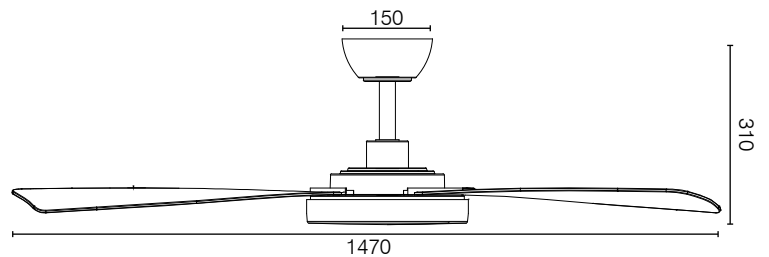

MASCOT 58in DC CEILING FAN

- 58**
INCH
1320mm
- 30W**
DC
MOTOR
- 20°**
BLADE
PITCH
- 10°**
CEILING
RAKE MAX
- 13200**
m³/hr
AIRFLOW
- ABS**
BLADES
- 6YR**
WARRANTY

A modern designed 3 bladed ceiling fan with simple clean lines that will suit many rooms and decors throughout your home, including covered outdoor spaces. The energy efficient DC motor combined with streamlined ABS blades provide superior airflow.

APPLICATIONS

- Bedrooms, lounge and family rooms
- Indoors or enclosed alfresco areas not exposed to the weather

MASCOT 58in DC CEILING FAN

TECHNICAL SPECIFICATIONS

Size	58 inch (1470mm)
Motor Type	DC (Direct Current)
Operating Voltage	220-240V / 50Hz
Motor Wattage	30W
Construction	ABS body and canopy
Blade Material	Moulded ABS (x3)
Ceiling install	Hangsure
Blade Pitch	up to 20 degrees
Ceiling Rake	10 degree max
Light	Pre-wired for light kit addition
Control	Remote 6-speed with reverse and timer functions
Other models available	22197: 52-inch without light
Warranty	3 year in-home plus 3 year replacement (6-Year) <i>*Limited warranty for wall controller, remote controller and light. Refer to warranty card inside the box for more details.</i>
Design Patent:	20221791, 202214792

AIR MOVEMENT

SPEED	1	2	3	4	5	6
RPM	102	115	129	145	164	178
Power	6W	10W	13W	18W	23W	30W
Airflow	6200m³/h	7300m³/h	8500m³/h	10000m³/h	11700m³/h	13200m³/h

INSTALLATION

Must be installed by a licensed electrician

ACCESSORIES (sold separately)

Extension Rod
900mm x Ø26mm: 22231/05 matt white,
22231/06 matt black,

24W LED Light Kit
CCT and Dimmable: 22201/05 matt white,
22201/06 matt black,

	MODEL	COLOUR	DESCRIPTION	BOX SIZE	GROSS WEIGHT	BOX QTY	BARCODE/TUN
RETAIL BOX	22199/05	Matt White	Mascot-58 DC Ceiling Fan	W715 x H300 x D365 mm	7.5 kg	1 pc	 9 312641 221999 >
RETAIL BOX	22199/06	Matt Black	Mascot-58 DC Ceiling Fan	W715 x H300 x D365 mm	7.5 kg	1 pc	 9 312641 222002 >