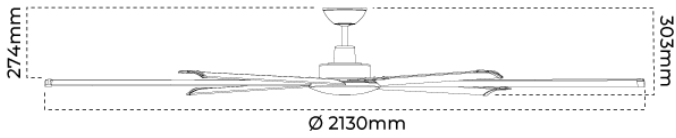

ORDERING INFORMATION

Order code	18487
Description	84 inch (2130mm) 6 blade 55W DC ceiling fan black
Item Code	MOOLOOLAH/84/BK

MECHANICAL

Body Material	Metal
Fitting Colour	Matt Black
IP Rating	IP20

ELECTRICAL

AIR MOVEMENT

Motor Wattage	55 W
Motor Type	DC
No. Speeds	8
Control	Remote control
Ceiling Rake	15 °
Ceiling Drop	270 mm
Blade Pitch	11 °
Blade Material	Aluminium

Fan Size	2130mm (84inch)
Fan Speed 1	13 W, 54 rpm, 13200 m ³ /h
Fan Speed 2	19 W, 59 rpm, 14100 m ³ /h
Fan Speed 3	25 W, 64 rpm, 15000 m ³ /h
Fan Speed 4	31 W, 69 rpm, 15900 m ³ /h
Fan Speed 5	37 W, 74 rpm, 16800 m ³ /h
Fan Speed 6	43 W, 79 rpm, 17500 m ³ /h
Fan Speed 7	49 W, 84 rpm, 18300 m ³ /h
Fan Speed 8	55 W, 90 rpm, 19500 m ³ /h

WARRANTY

Domestic Use Warranty	4 Onsite, 2 RTB (Total 6 years)
------------------------------	---------------------------------

DIMENSIONS

Product Height	303 mm
Product Width	2130 mm

LINE DRAWINGS

MOOLOOLAH/84