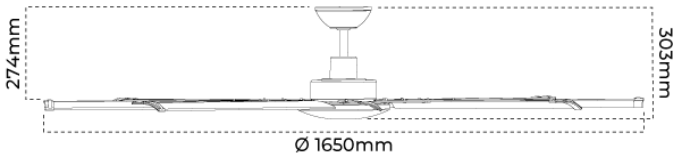

ORDERING INFORMATION

Order code	18485
Description	65 inch (1650mm) 8 blade 55W DC ceiling fan Matt black
Item Code	MOOLOOLAH/MINI/64/BK

MECHANICAL

Body Material	Metal
Fitting Colour	Matt Black
IP Rating	IP20

AIR MOVEMENT

Motor Wattage	55 W
Motor Type	DC
No. Speeds	8
Control	Remote control
Ceiling Rake	15 °
Ceiling Drop	270 mm
Blade Pitch	11 °

Blade Material	Aluminium
Fan Size	1650mm (65inch)
Fan Speed 1	13 W, 70 rpm, 10800 m ³ /h
Fan Speed 2	19 W, 80 rpm, 11800 m ³ /h
Fan Speed 3	25 W, 90 rpm, 12800 m ³ /h
Fan Speed 4	31 W, 97 rpm, 13800 m ³ /h
Fan Speed 5	37 W, 104 rpm, 14800 m ³ /h
Fan Speed 6	43 W, 109 rpm, 15800 m ³ /h
Fan Speed 7	49 W, 112 rpm, 16800 m ³ /h
Fan Speed 8	55 W, 120 rpm, 18000 m ³ /h

WARRANTY

Domestic Use Warranty	4 Onsite, 2 RTB (Total 6 years)
------------------------------	---------------------------------

DIMENSIONS

Product Height	303 mm
Product Width	1650 mm

LINE DRAWINGS

MOOLOOLAH/MINI/64