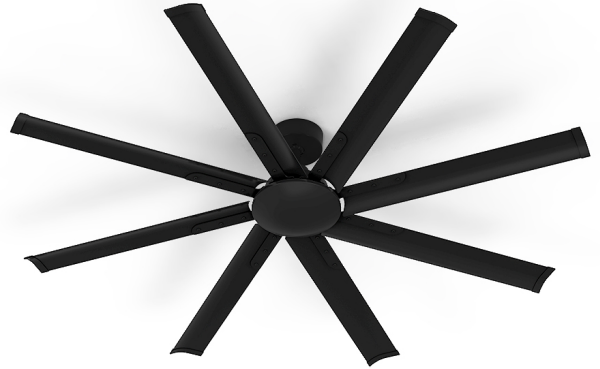

Mooloolah Mini

8 blade 55W DC ceiling fan

- Our most powerful and energy efficient 55W DC motor
- Easy installation with our quick connect wiring solution
- Pre-balanced for smoother, quieter operation
- Suitable for indoor and covered outdoor applications
- Fitted with 8 corrosion-resistant anodised aluminium blades
- Hangsure canopy up to 15 degrees
- Reversible for summer and winter use (via remote control)
- Supplied with 8 speed remote with turbo speed function and up to 12h timer

ORDERING INFORMATION

Order code	18485
Description	65 inch (1650mm) 8 blade 55W DC ceiling fan Matt black
Item Code	MOOLOOLAH/MINI/64/BK

MECHANICAL

Body Material	Metal
Fitting Colour	Matt Black
IP Rating	IP20