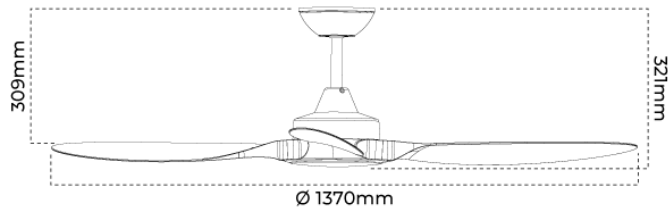

WARRANTY

Domestic Use Warranty	4 Onsite, 2 RTB (Total 6 years)
------------------------------	---------------------------------

DIMENSIONS

Product Height	321 mm
Product Width	1370 mm

LINE DRAWINGS

BRONTE/54/LT