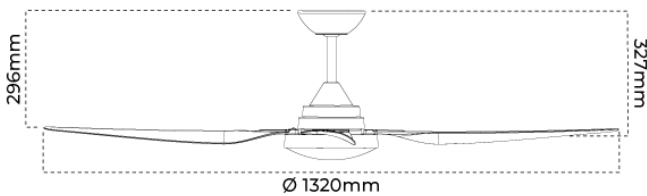

LAMP

CCT Configuration	TRI-CCT
Colour Rendering Index (CRI)	>80

COLOUR TEMPERATURE

Warm White (3000 K)	1350 lm
Cool White (4000 K)	1500 lm
DayLight (5000 K)	1500 lm

AIR MOVEMENT

Motor Wattage	40 W
Motor Type	DC
No. Speeds	8
Control	Remote control
Ceiling Rake	15 °
Ceiling Drop	300 mm
Blade Pitch	12 °
Blade Material	ABS
Fan Size	1320mm (52inch)
Fan Speed 1	5 W, 130 rpm, 8400 m ³ /h
Fan Speed 2	8 W, 150 rpm, 9000 m ³ /h
Fan Speed 3	13 W, 165 rpm, 9600 m ³ /h
Fan Speed 4	18 W, 190 rpm, 10800 m ³ /h
Fan Speed 5	23 W, 200 rpm, 11400 m ³ /h

DIMENSIONS

Product Height	327 mm
Product Width	1320 mm

LINE DRAWINGS

VENICE/52/LT

ACCESSORIES

Order code	12508
Description	Remote control for DC ceiling fans - Remote only - Black
Item Code	DCREMOTE/BK
Order code	12513
Description	1500mm Extension rod for ceiling fans w/loom - white
Item Code	ROD/150/WH
Order code	12511
Description	900mm Extension rod for ceiling fans w/loom - white
Item Code	ROD/90/WH