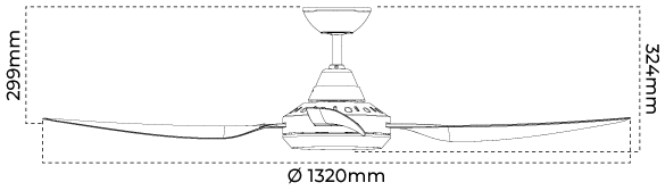

WARRANTY

Domestic Use Warranty	4 Onsite, 2 RTB (Total 6 years)

DIMENSIONS

Product Height	324 mm

Product Width	1320 mm

LINE DRAWINGS

SANUR/52/LT

ACCESSORIES

Order code	12508

Description	Remote control for DC ceiling fans - Remote only - Black

Item Code	DCREMOTE/BK

Order code	12514

Description	1500mm Extension rod for ceiling fans w/loom - Black

Item Code	ROD/150/BK

Order code	12512

Description	900mm Extension rod for ceiling fans w/loom - Black

Item Code	ROD/90/BK