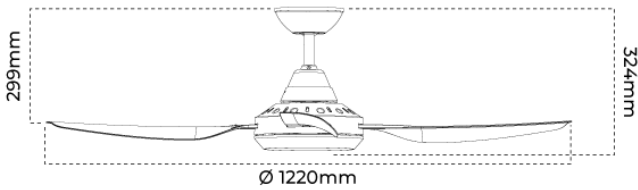

LAMP

CCT Configuration	TRI-CCT
Colour Rendering Index (CRI)	>80

COLOUR TEMPERATURE

Warm White (3000 K)	1500 lm
Cool White (4000 K)	1600 lm
DayLight (5000 K)	1600 lm

AIR MOVEMENT

Motor Wattage	40 W
Motor Type	DC
No. Speeds	8
Control	Remote control
Ceiling Rake	15 °
Ceiling Drop	300 mm
Blade Pitch	13 °
Blade Material	ABS
Fan Size	1220mm (48inch)
Fan Speed 1	7 W, 140 rpm, 6600 m ³ /h
Fan Speed 2	10 W, 160 rpm, 8160 m ³ /h
Fan Speed 3	15 W, 180 rpm, 8760 m ³ /h
Fan Speed 4	20 W, 200 rpm, 9360 m ³ /h
Fan Speed 5	25 W, 220 rpm, 9960 m ³ /h
Fan Speed 6	30 W, 230 rpm, 11160 m ³ /h
Fan Speed 7	35 W, 240 rpm, 12360 m ³ /h
Fan Speed 8	40 W, 260 rpm, 13000 m ³ /h

WARRANTY

Domestic Use Warranty	4 Onsite, 2 RTB (Total 6 years)
------------------------------	---------------------------------

DIMENSIONS

Product Height	324 mm
Product Width	1220 mm

LINE DRAWINGS

SANUR/48/LT