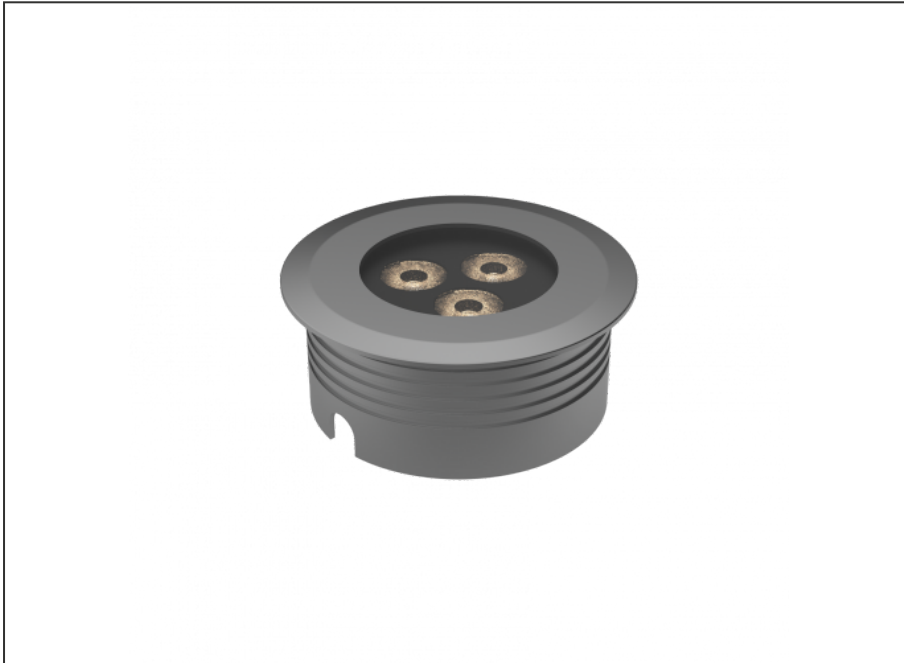

Recessed Uplight

SPECIFICATIONS

Product Code	AQL-158
Family	LumenaPro
Construction Material	CNC Machined Aluminium
IP Rating	IP67
Warranty	5 Year Aqualux Warranty

CONFIGURED OPTIONS

Variant Code	AQL-158-A4Z030Z235Q
Body Colour	Dulux Venerable Silver 9067621K
Control Gear	24V DC RGBW
Rated Power	30W
Nominal Lumens	1665 lm
CCT / Colour	RGB+3000K
Optical	35
CRI	80
Other	AqualuxPLUS QuickConnect
Dimming	4CH Low-Side PWM

INTRODUCTION

The AQL-158 is a high-powered recessed uplight for illuminating walls, features and columns. Available with advanced wall-washing reflector for even horizontal illumination and glare minimisation, the AQL-158 can also be configured with triple TIR options for symmetric beam patterns and RGBW operation.