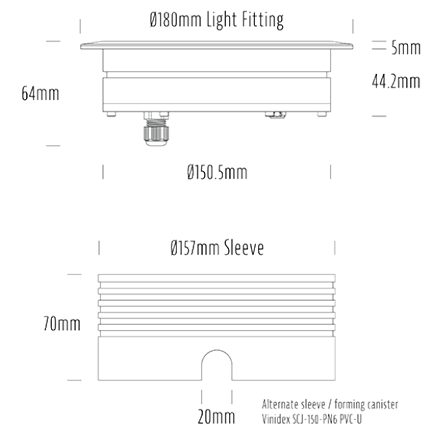

Recessed Uplight

SPECIFICATIONS

Product Code	AQL-158
Family	LumenaPro
Construction Material	CNC Machined Aluminium
IP Rating	IP67
Warranty	5 Year Aqualux Warranty

CONFIGURED OPTIONS

Variant Code	AQL-158-A4Z030Z235Q
Body Colour	Dulux Venerable Silver 9067621K
Control Gear	24V DC RGBW
Rated Power	30W
Nominal Lumens	1665 lm
CCT / Colour	RGB+3000K
Optical	35
CRI	80
Other	AqualuxPLUS QuickConnect
Dimming	4CH Low-Side PWM

INTRODUCTION

The AQL-158 is a high-powered recessed uplight for illuminating walls, features and columns. Available with advanced wall-washing reflector for even horizontal illumination and glare minimisation, the AQL-158 can also be configured with triple TIR options for symmetric beam patterns and RGBW operation.