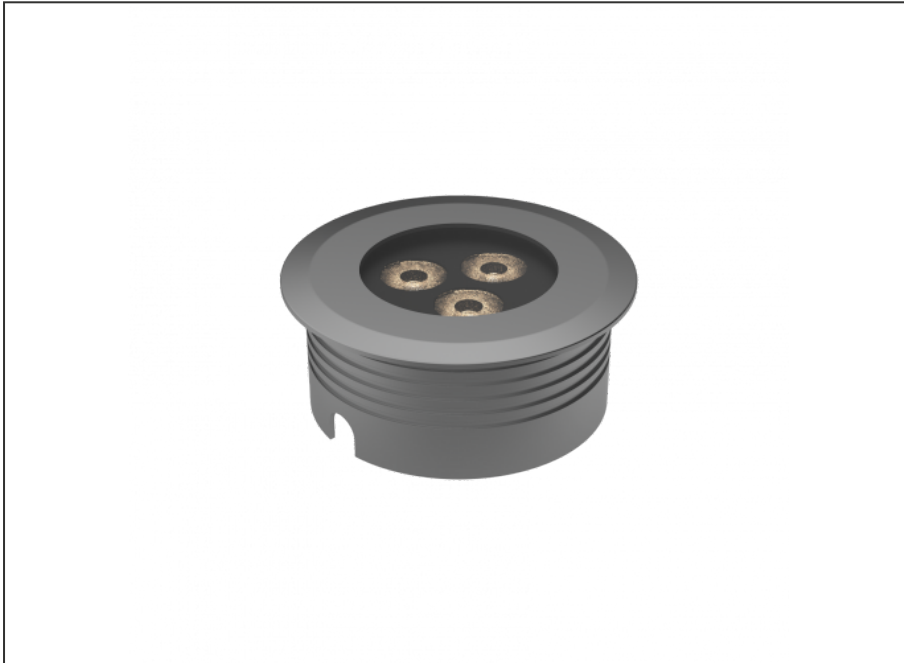

# Recessed Uplight

## SPECIFICATIONS

Product Code	AQL-158
Family	LumenaPro
Construction Material	CNC Machined Aluminium
IP Rating	IP67
Warranty	5 Year Aqualux Warranty

## CONFIGURED OPTIONS

Variant Code	AQL-158-A4B0305710Q
Body Colour	Dulux Venerable Silver 9067621K
Control Gear	24V DC
Rated Power	30W
Nominal Lumens	1800 lm
CCT / Colour	5700K / 1300mA
Optical	10
CRI	90
Other	AqualuxPLUS QuickConnect
Dimming	PWM 10V Dimming

## INTRODUCTION

The AQL-158 is a high-powered recessed uplight for illuminating walls, features and columns. Available with advanced wall-washing reflector for even horizontal illumination and glare minimisation, the AQL-158 can also be configured with triple TIR options for symmetric beam patterns and RGBW operation.