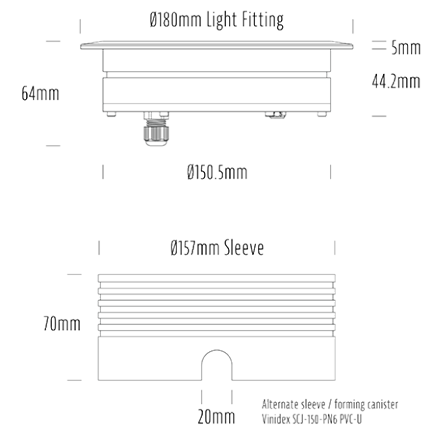

## SPECIFICATIONS

Product Code	AQL-158
Family	LumenaPro
Construction Material	CNC Machined Aluminium
IP Rating	IP67
Warranty	5 Year Aqualux Warranty

## CONFIGURED OPTIONS

Variant Code	AQL-158-A4B0305710Q
Body Colour	Dulux Venerable Silver 9067621K
Control Gear	24V DC
Rated Power	30W
Nominal Lumens	1800 lm
CCT / Colour	5700K / 1300mA
Optical	10
CRI	90
Other	AqualuxPLUS QuickConnect
Dimming	PWM 10V Dimming