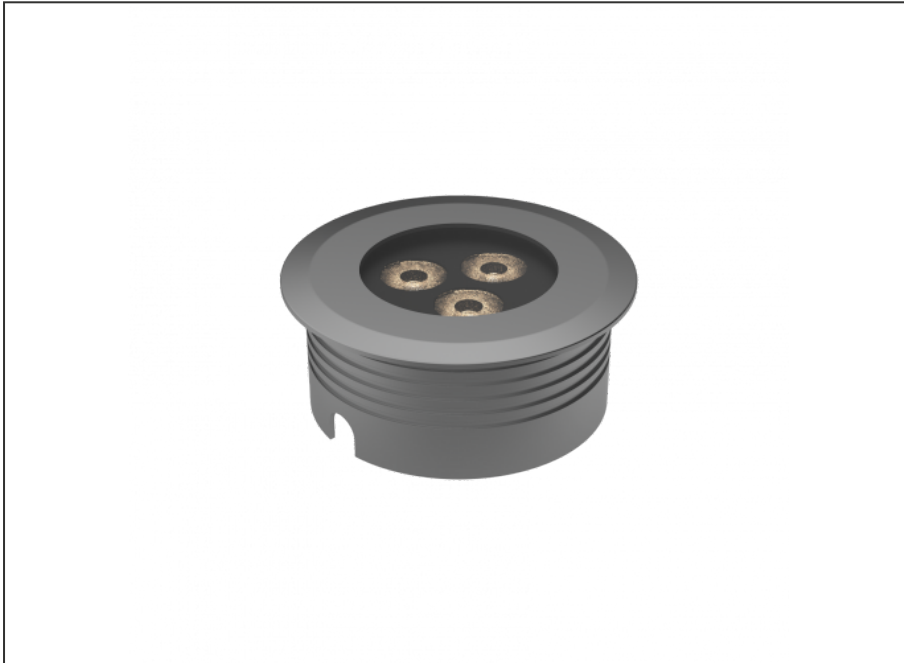

# Recessed Uplight

## SPECIFICATIONS

Product Code	AQL-158
Family	LumenaPro
Construction Material	CNC Machined Aluminium
IP Rating	IP67
Warranty	5 Year Aqualux Warranty

## CONFIGURED OPTIONS

Variant Code	AQL-158-A4B021AM10Q
Body Colour	Dulux Venerable Silver 9067621K
Control Gear	24V DC
Rated Power	21W
Nominal Lumens	960 lm
CCT / Colour	Amber 585nm
Optical	10
CRI	00
Other	AqualuxPLUS QuickConnect
Dimming	PWM 10V Dimming

## INTRODUCTION

The AQL-158 is a high-powered recessed uplight for illuminating walls, features and columns. Available with advanced wall-washing reflector for even horizontal illumination and glare minimisation, the AQL-158 can also be configured with triple TIR options for symmetric beam patterns and RGBW operation.