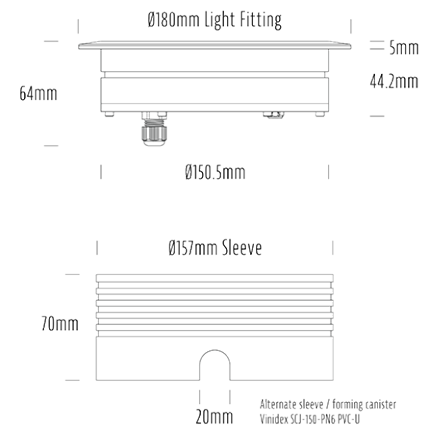

## SPECIFICATIONS

Product Code	AQL-158
Family	LumenaPro
Construction Material	CNC Machined Aluminium
IP Rating	IP67
Warranty	5 Year Aqualux Warranty