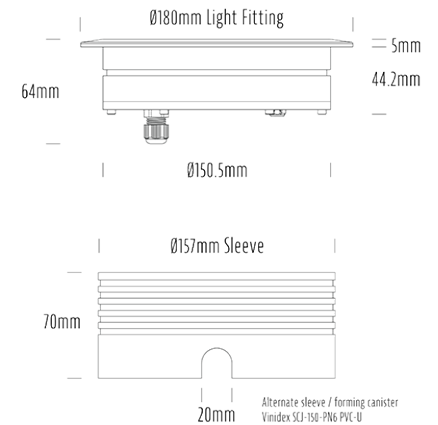

## SPECIFICATIONS

Product Code	AQL-158
Family	LumenaPro
Construction Material	CNC Machined Aluminium
IP Rating	IP67
Warranty	5 Year Aqualux Warranty

## CONFIGURED OPTIONS

Variant Code	AQL-158-A2B021AM25Q
Body Colour	Dulux Black Ace 9069116F
Control Gear	24V DC
Rated Power	21W
Nominal Lumens	960 lm
CCT / Colour	Amber 585nm
Optical	25
CRI	00
Other	AqualuxPLUS QuickConnect
Dimming	PWM 10V Dimming