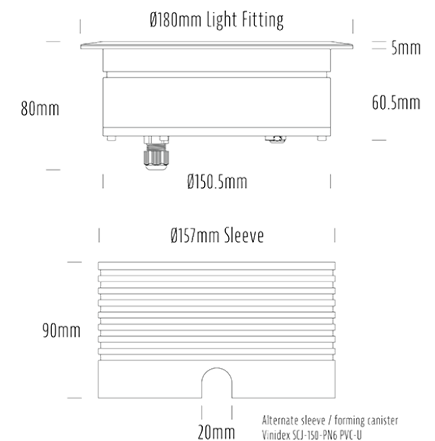

High power wall washer

SPECIFICATIONS

Product Code	AQL-157
Family	LumenaPro

CONFIGURED OPTIONS

Variant Code	AQL-157-A1B03030A3Q
Body Colour	Satin Chrome Anodize
Control Gear	24V DC
Rated Power	30W
Nominal Lumens	3000 lm
CCT / Colour	3000K / 700mA
Optical	A3
CRI	90
Other	AqualuxPLUS QuickConnect
Dimming	PWM 10V Dimming

INTRODUCTION

The AQL-157 is designed for larger scale vertical illumination of walls, facades and features from an inground luminaire.

1300 662 644
sales@aqualux.com.au