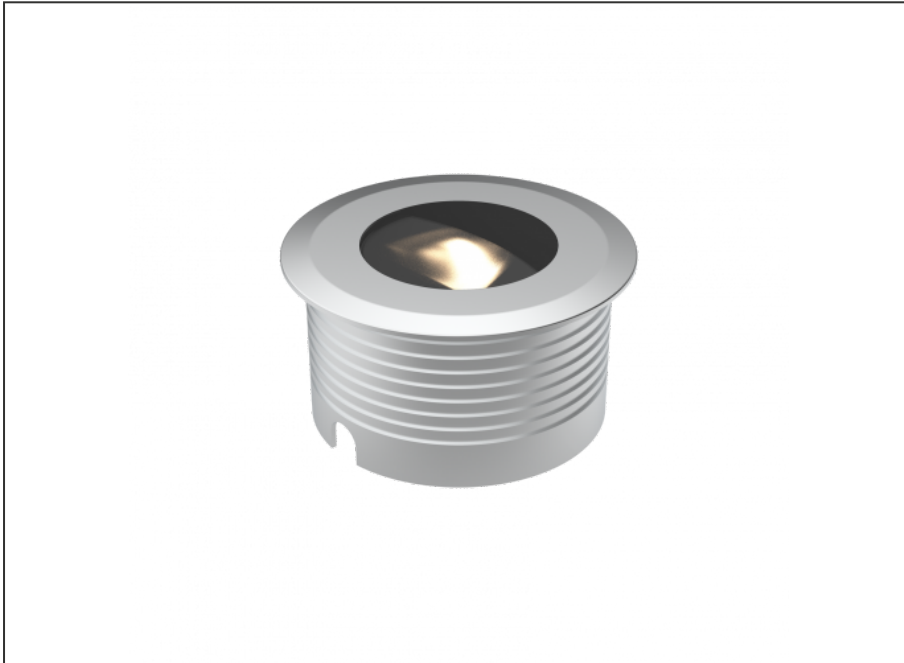

High power wall washer

SPECIFICATIONS

Product Code	AQL-157
Family	LumenaPro

CONFIGURED OPTIONS

Variant Code	AQL-157-A1B03030A3Q
Body Colour	Satin Chrome Anodize
Control Gear	24V DC
Rated Power	30W
Nominal Lumens	3000 lm
CCT / Colour	3000K / 700mA
Optical	A3
CRI	90
Other	AqualuxPLUS QuickConnect
Dimming	PWM 10V Dimming

INTRODUCTION

The AQL-157 is designed for larger scale vertical illumination of walls, facades and features from an inground luminaire.

1300 662 644
sales@aqualux.com.au