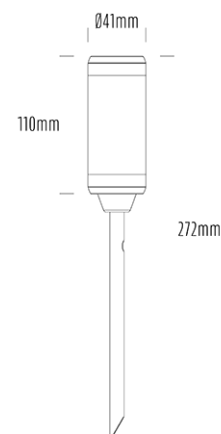

Spike Uplight

SPECIFICATIONS

Product Code	AQL-105
Family	Lumena
Construction Material	CNC Machined & Anodised Aluminium 6061
Cable	900mm Aqualux 2-Core Silicone / PTFE Cable
IP Rating	IP67
Warranty	5 Year Aqualux Warranty

CONFIGURED OPTIONS

Variant Code	AQL-105-A3X007BU40Q
Body Colour	Dulux Medium Bronze 9068183K
Control Gear	12~24V AC / 24V DC
Rated Power	7W
Nominal Lumens	160 lm
CCT / Colour	Blue 470nm
Optical	40
CRI	00
Other	AqualuxPLUS QuickConnect
Dimming	Optional 10V PWM (DC)