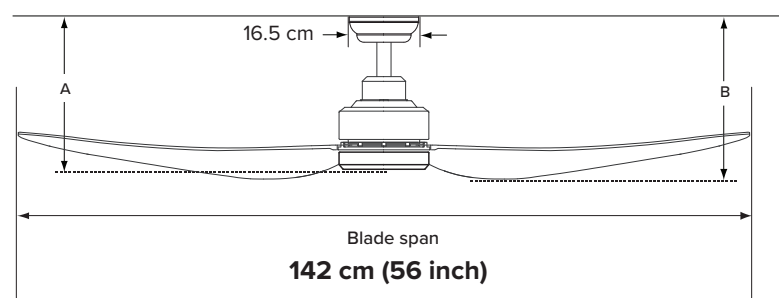

DC MOTOR TECHNOLOGY

The Trinity ceiling fan is powered by a high performance and highly efficient DC motor that uses up to 70% less energy than traditional AC ceiling fans.

FAN PERFORMANCE

Fan Speed (H:8/M:4/L:1) (Revolutions Per Minute)	210 / 141 / 89 RPM
Energy usage (H:8/M:4/L:1) (Watts)	34 W / 12 W / 5 W
Airflow volume (H:8/M:4/L:1) (Cubic metres per hour)	13,160 / 9,660 / 5,924 CMH
Efficiency (H:8/M:4/L:1) (CMH / W)	387 / 805 / 1,185 CMH / W

The Fan Performance Indicator is a guide to show customer's how much air the fan moves as well as how the airflow "feels" when you stand underneath. This is a guide only. Refer to our website for more information.

Fan Dimensions per Downrod			
For ceilings	Downrod (ø26 mm)	A	B
2.4m – 2.9m	12 cm (4.5 inch) ^	34 cm	36.5 cm
3m – 4m	90 cm (36 inch) #	112 cm	114.5 cm
4m – 5.5m	180 cm (72 inch) #	202 cm	204.5 cm

^ Standard downrod included with fan. # Optional downrod available for purchase.