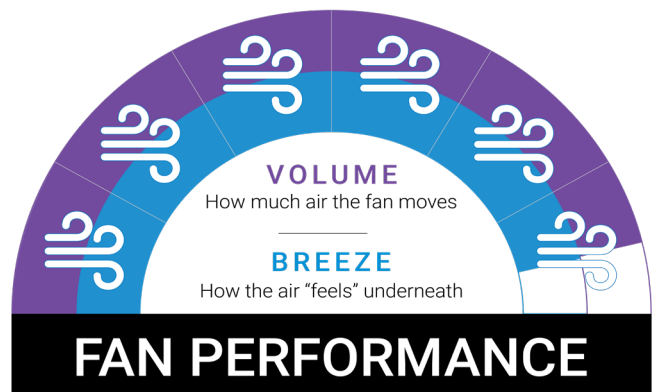

Trinity DC

High airflow, efficient DC motor and modern design

56 INCH
142 CM

34 WATTS
ON HIGH

210 RPMs
ON HIGH

MODERN AND SLEEK DESIGN

Sleek and elegant, the Trinity ceiling fan blends a modern design with aerodynamic performance to create the perfect cooling solution for your contemporary decor.

DC MOTOR TECHNOLOGY

The Trinity ceiling fan is powered by a high performance and highly efficient DC motor that uses up to 70% less energy than traditional AC ceiling fans.

FAN PERFORMANCE

Fan Speed (H:8/M:4/L:1) (Revolutions Per Minute)	210 / 141 / 89 RPM
Energy usage (H:8/M:4/L:1) (Watts)	34 W / 12 W / 5 W
Airflow volume (H:8/M:4/L:1) (Cubic metres per hour)	13,160 / 9,660 / 5,924 CMH
Efficiency (H:8/M:4/L:1) (CMH / W)	387 / 805 / 1,185 CMH / W

The Fan Performance Indicator is a guide to show customer's how much air the fan moves as well as how the airflow "feels" when you stand underneath. This is a guide only. Refer to our website for more information.