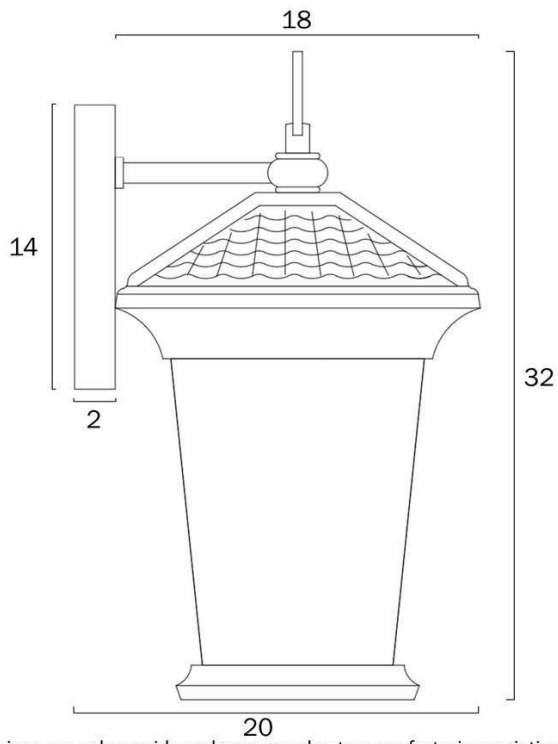

Overview

Family name	Zeldin
Categories	Coach Lights
Mounting	Surface
Usage	Outdoor Lighting

Color / Material

Fixture Color	Brass
Fixture Material	Solid Brass

Size

Fixture Width (cm)	18.0
Fixture Height (cm)	32.0
Fixture Projection (cm)	20.0

Note: Dimensions are only a guide and may vary due to manufacturing variations.