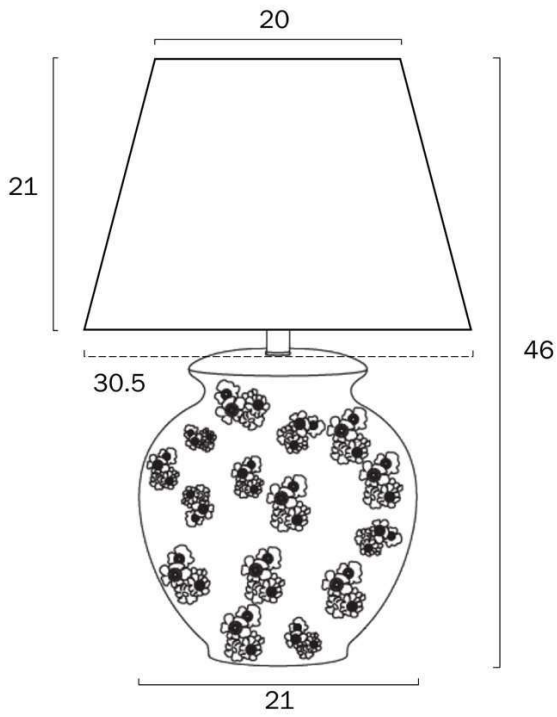

## Size

<b>Fixture Diameter (cm)</b>	30.5
<b>Fixture Height (cm)</b>	46.0
<b>Base Diameter (cm)</b>	21.0
<b>Base Height (cm)</b>	22.5
<b>Shade Top (cm)</b>	20.0
<b>Shade Bottom (cm)</b>	30.5
<b>Shade Height (cm)</b>	21.0
<b>Cable Length (cm)</b>	180 (30+Inline Switch+150)

## Image -dimensions

Note: Dimensions are only a guide and may vary due to manufacturing variations.