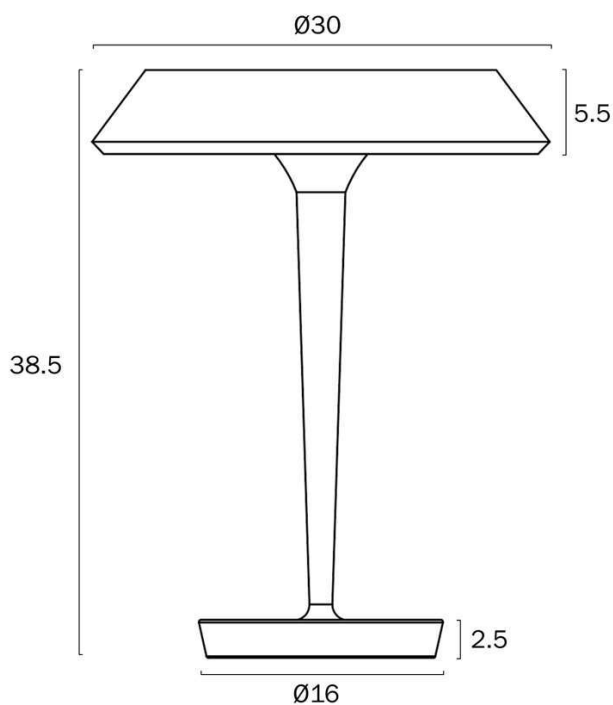

Globe Type	LED integrated SMD
Globe / Light Source qty	1
Globe / Light Source included	Yes
Lumens	380
Color Temperature	Warm White
Color Kelvin	3000k
Dimmable	No
Electrical Protection	CLASS III - LOW VOLTAGE, <54v
IP rating	IP20
Lead and Plug	Yes
Approvals	RCM
Assembly Required	No
Installation Required	No
Care Instructions	Do not use strong liquid cleaners, Wipe clean with a dry cloth
Replacement Warranty	*3 Years

Barcode

GTIN 9329501072905

Image -dimensions

Note: Dimensions are only a guide and may vary due to manufacturing variations.