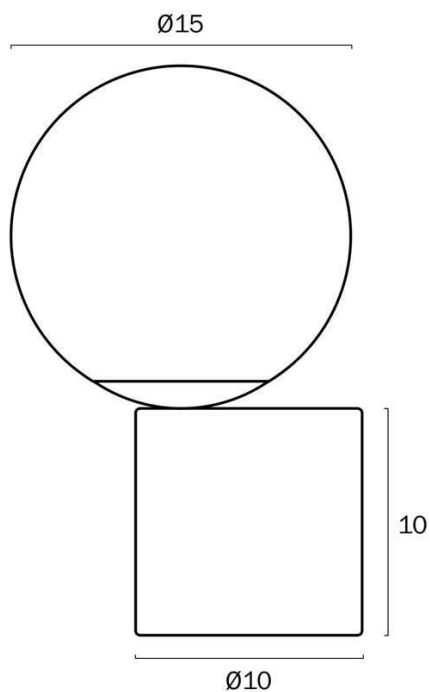

Size

Fixture Diameter (cm)	15.0
Fixture Height (cm)	25.0
Base Diameter (cm)	10.0
Base Height (cm)	10.0
Glass Diameter	15.00
Glass Height (cm)	15.0
Height Adjustable?	No

All representations within this document are subject to copyright. ELECTRICAL INSTALLATIONS MUST BE PERFORMED BY A QUALIFIED ELECTRICAL CONTRACTOR AND INSTALLED IN ACCORDANCE WITH AS/NZS 3000.
NOTE : All images , descriptions and dimensions are indicative. Please check latest version of item detail on Telbix website prior to ordering or installation.

Cable Length (cm) 180

Specification

Voltage Input 240V
Total Wattage (max) 5
Globe Type E14
Globe / Light Source qty 1
Globe / Light Source included Yes
Color Temperature Warm White
Color Kelvin 3000k
Dimmable No
Electrical Protection CLASS II - DOUBLE INSULATED, EARTH NOT REQUIRED
IP rating IP20
Lead and Plug Yes
Approvals RCM
Assembly Required Yes
Care Instructions Do not use strong liquid cleaners, Wipe clean with a dry cloth
Replacement Warranty *3 Years

Barcode

GTIN 9329501072097

Image -dimensions

Note: Dimensions are only a guide and may vary due to manufacturing variations.