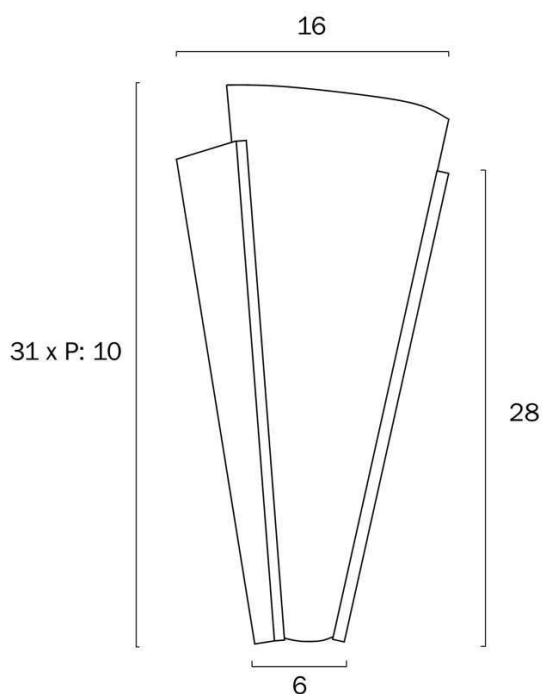

Electrical Protection	CLASS I - HIGH VOLTAGE, EARTH REQUIRED
IP rating	IP44
Approvals	RCM
Box Contents	Basic mounting screws, Instruction
Installation Required	Yes (by Licensed Electrician only)
Care Instructions	Do not use strong liquid cleaners, Wipe clean with a dry cloth
Warranty	*3 Years

Barcode

GTIN 9329501048412

Image -dimensions

Note: Dimensions are only a guide and may vary due to manufacturing variations.