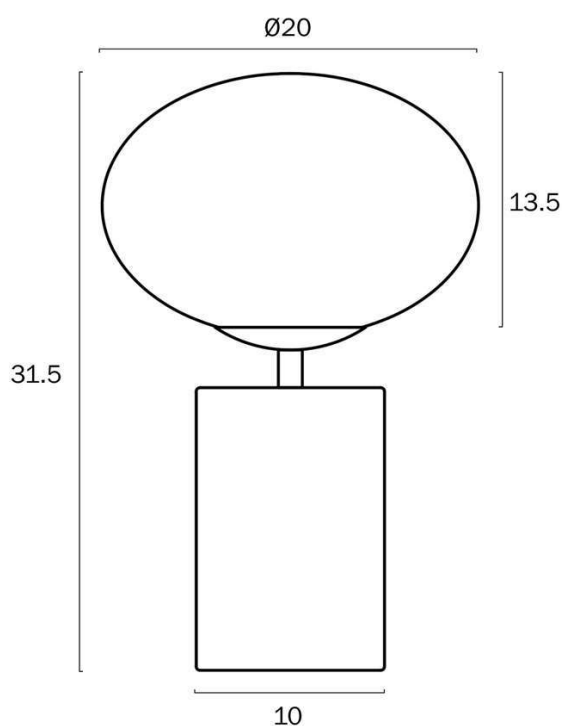

### Size

<b>Fixture Diameter (cm)</b>	20.0
<b>Fixture Height (cm)</b>	31.5
<b>Base Diameter (cm)</b>	10.0
<b>Shade Diameter (cm)</b>	20.0
<b>Shade Height (cm)</b>	13.5
<b>Height Adjustable?</b>	No
<b>Cable Length (cm)</b>	180

### Specification

<b>Voltage Input</b>	240V
<b>Total Wattage (max)</b>	5
<b>Globe Type</b>	E14
<b>Globe / Light Source qty</b>	1

All representations within this document are subject to copyright. ELECTRICAL INSTALLATIONS MUST BE PERFORMED BY A QUALIFIED ELECTRICAL CONTRACTOR AND INSTALLED IN ACCORDANCE WITH AS/NZS 3000.  
NOTE : All images , descriptions and dimensions are indicative. Please check latest version of item detail on Telbix website prior to ordering or installation.

## Image -dimensions

Note: Dimensions are only a guide and may vary due to manufacturing variations.