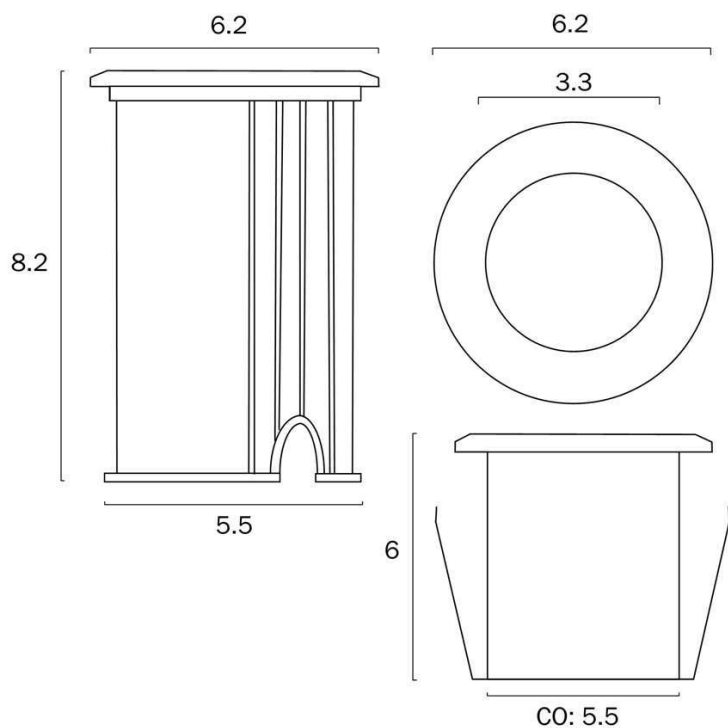

Color Kelvin	3000k
Color Rendering	>84
Dimmable	No
Power Factor	>0.90
Beam Angle (degree)	22
IP rating	IP65
Approvals	RCM
Assembly Required	No
Box Contents	Instruction
Installation Required	Yes (by Licensed Electrician only)
Care Instructions	Do not use strong liquid cleaners,Wipe clean with a dry cloth
Replacement Warranty	*3 Years

Barcode

GTIN 9329501054277

Image -dimensions

Note: Dimensions are only a guide and may vary due to manufacturing variations.