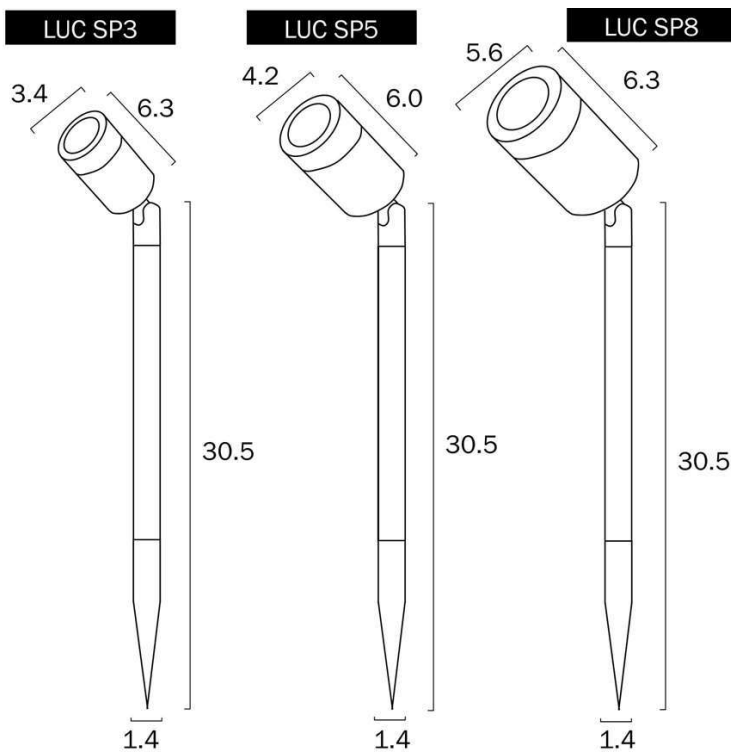

Color Rendering	>84
Dimmable	No
Beam Angle (degree)	36
IP rating	IP65
Approvals	RCM
Box Contents	Instruction
Installation Required	Yes (by Licensed Electrician only)
Care Instructions	Do not use strong liquid cleaners,Wipe clean with a dry cloth
Replacement Warranty	*3 Years

Barcode

GTIN 9329501054284

Image -dimensions

Note: Dimensions are only a guide and may vary due to manufacturing variations.