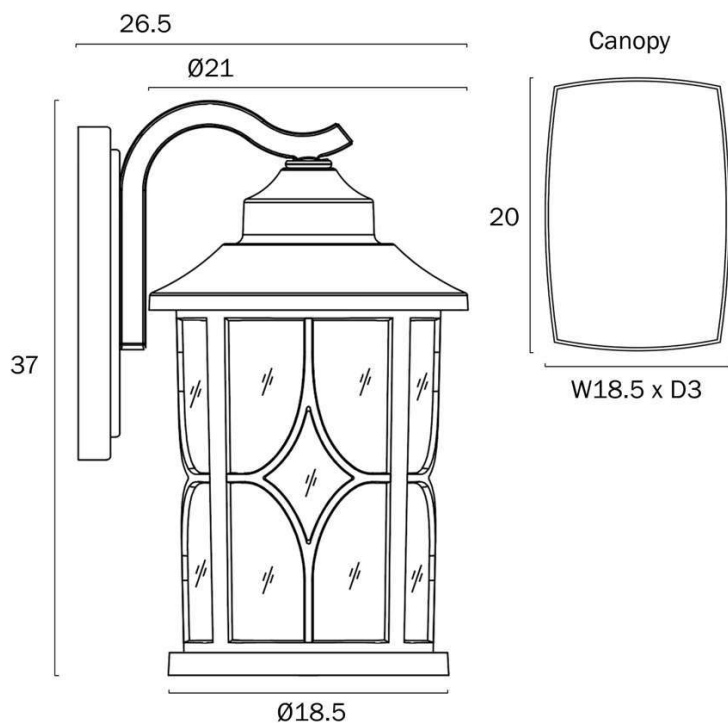

Overview

Family name	Lenore
Categories	Coach Lights
Mounting	Surface
Usage	Outdoor Lighting

Color / Material

Fixture Color	Black
Fixture Finish	Sand
Fixture Material	Aluminium, Glass

Size

Fixture Width (cm)	21.0
Fixture Height (cm)	37.0
Fixture Projection (cm)	26.5
Canopy Projection (cm)	3.0
Canopy Width (cm)	18.5
Canopy Height	20.0

Specification

Voltage Input	240V
Total Wattage (max)	25
Globe Type	E27
Globe / Light Source qty	1
Globe / Light Source included	No
Electrical Protection	CLASS I - HIGH VOLTAGE, EARTH REQUIRED
IP rating	IP43
Lead and Plug	No
Approvals	RCM

Note: Dimensions are only a guide and may vary due to manufacturing variations.