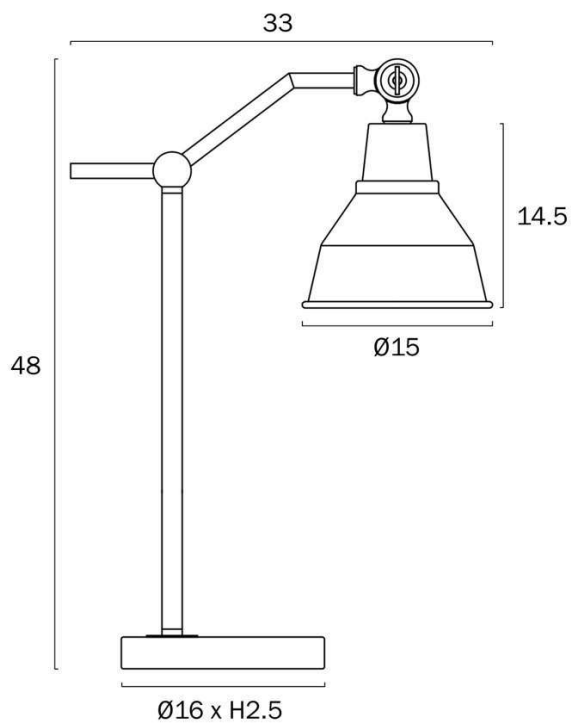

Size

Fixture Length (cm)	16.0
Fixture Width (cm)	33.0
Fixture Height (cm)	48.0
Base Diameter (cm)	16.0
Base Height (cm)	2.5
Shade Diameter (cm)	16.0
Shade Height (cm)	14.5
Cable Length (cm)	180 (30+Inline Switch+150)

Specification

Voltage Input	240V
Total Wattage (max)	25

All representations within this document are subject to copyright. ELECTRICAL INSTALLATIONS MUST BE PERFORMED BY A QUALIFIED ELECTRICAL CONTRACTOR AND INSTALLED IN ACCORDANCE WITH AS/NZS 3000.
NOTE : All images , descriptions and dimensions are indicative. Please check latest version of item detail on Telbix website prior to ordering or installation.

Barcode

GTIN 9329501071946

Image -dimensions

Note: Dimensions are only a guide and may vary due to manufacturing variations.